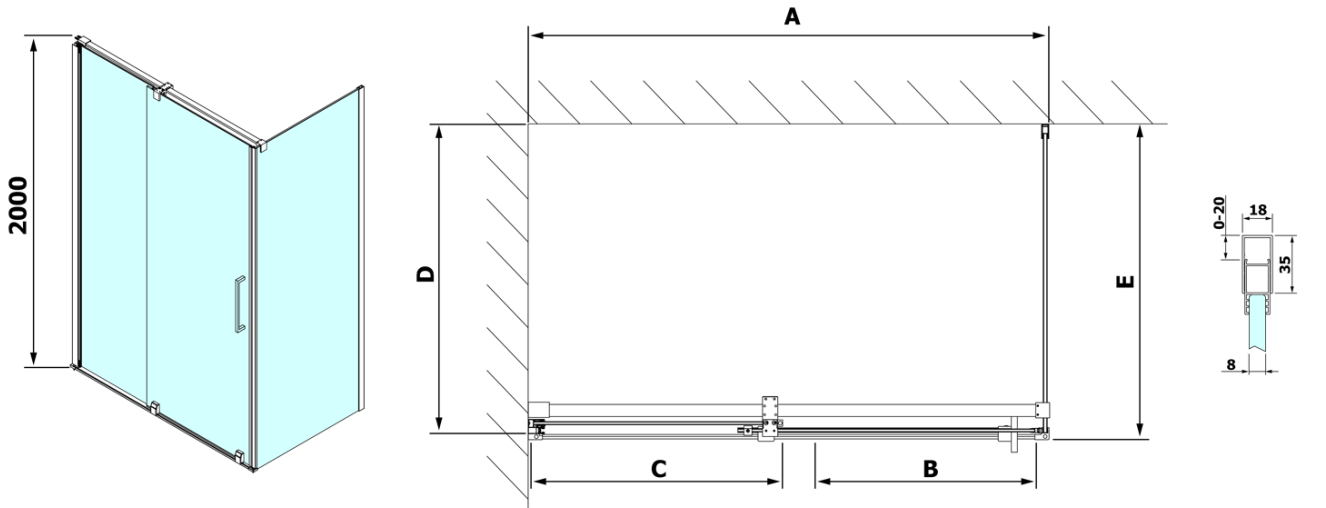

ROLLS Side Panel 800mm, height 2000mm, clear glass

Technical sheet

Model	D	E
RL3215	765-785	780-800
RL3315	865-885	880-900
RL3415	965-985	980-1000

Model	A	B	C
RL1115	1070-1110	425	~500
RL1215	1170-1210	475	~550
RL1315	1270-1310	525	~600
RL1415	1370-1410	575	~650
RL1515	1470-1510	625	~700
RL1615	1570-1610	675	~750