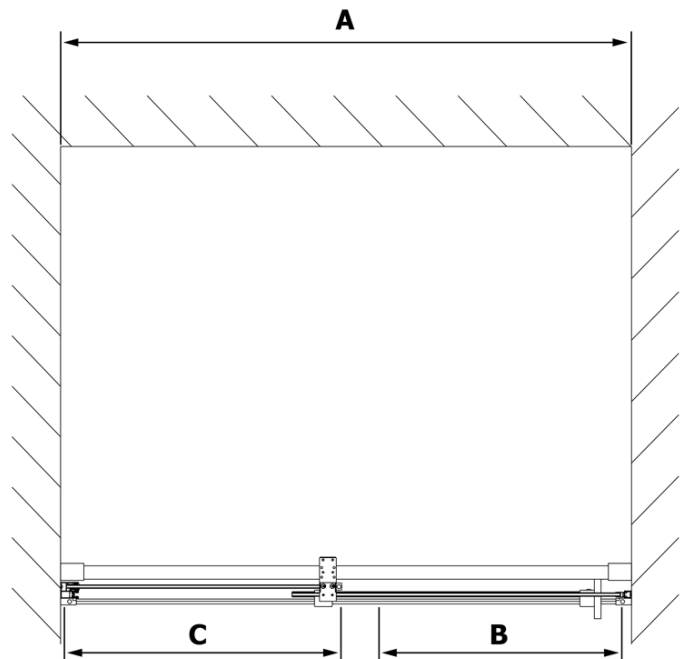

## Size

**Width:** 1500 mm

**Height:** 2000 mm

## Properties

**Profile colour:** Chrome - polished aluminum

**Shape:** Alcove door

**Type of opening:** Sliding door

**Opening direction:** Versatile

**Opening width:** 625 mm

**Glass colour:** TRANSPARENT glass

ROLLS vertical seal (Order code: NDRL02)

ROLLS L/P ends of the roller profile (Order code: NDRL05)

ROLLS Bottom seal (Order code: NDRL01)

ROLLS roller profile (Order code: NDRL04)

ROLLS shower door 1500mm, height 2000mm, clear glass

Technical sheet

MODEL	A	B	C
RL1115	1070-1110	425	~500
RL1215	1170-1210	475	~550
RL1315	1270-1310	525	~600
RL1415	1370-1410	575	~650
RL1515	1470-1510	625	~700
RL1615	1570-1610	675	~750

ROLLS shower door 1500mm, height 2000mm, clear glass