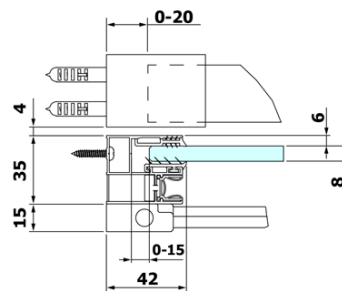

## Size

**Width:** 1500 mm

**Height:** 2000 mm

## Properties

**Profile colour:** Chrome - polished aluminum

**Shape:** Alcove door

**Type of opening:** Sliding door

**Opening direction:** Versatile

**Opening width:** 625 mm

**Glass colour:** TRANSPARENT glass

ROLLS vertical seal (Order code: NDRL02)

ROLLS L/P ends of the roller profile (Order code: NDRL05)

ROLLS Bottom seal (Order code: NDRL01)

ROLLS roller profile (Order code: NDRL04)

ROLLS shower door 1500mm, height 2000mm, clear glass

Technical sheet

MODEL	A	B	C
RL1115	1070-1110	425	~500
RL1215	1170-1210	475	~550
RL1315	1270-1310	525	~600
RL1415	1370-1410	575	~650
RL1515	1470-1510	625	~700
RL1615	1570-1610	675	~750

ROLLS shower door 1500mm, height 2000mm, clear glass