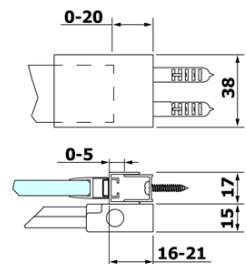

## Size

**Width:** 1500 mm

**Height:** 2000 mm

## Properties

**Profile colour:** Chrome - polished aluminum

**Shape:** Alcove door

**Type of opening:** Sliding door

**Opening direction:** Versatile

**Opening width:** 625 mm

**Glass colour:** TRANSPARENT glass

ROLLS vertical seal (Order code: NDRL02)

ROLLS L/P ends of the roller profile (Order code: NDRL05)

ROLLS Bottom seal (Order code: NDRL01)

ROLLS roller profile (Order code: NDRL04)

ROLLS shower door 1500mm, height 2000mm, clear glass

Technical sheet

MODEL	A	B	C
RL1115	1070-1110	425	~500
RL1215	1170-1210	475	~550
RL1315	1270-1310	525	~600
RL1415	1370-1410	575	~650
RL1515	1470-1510	625	~700
RL1615	1570-1610	675	~750

ROLLS shower door 1500mm, height 2000mm, clear glass