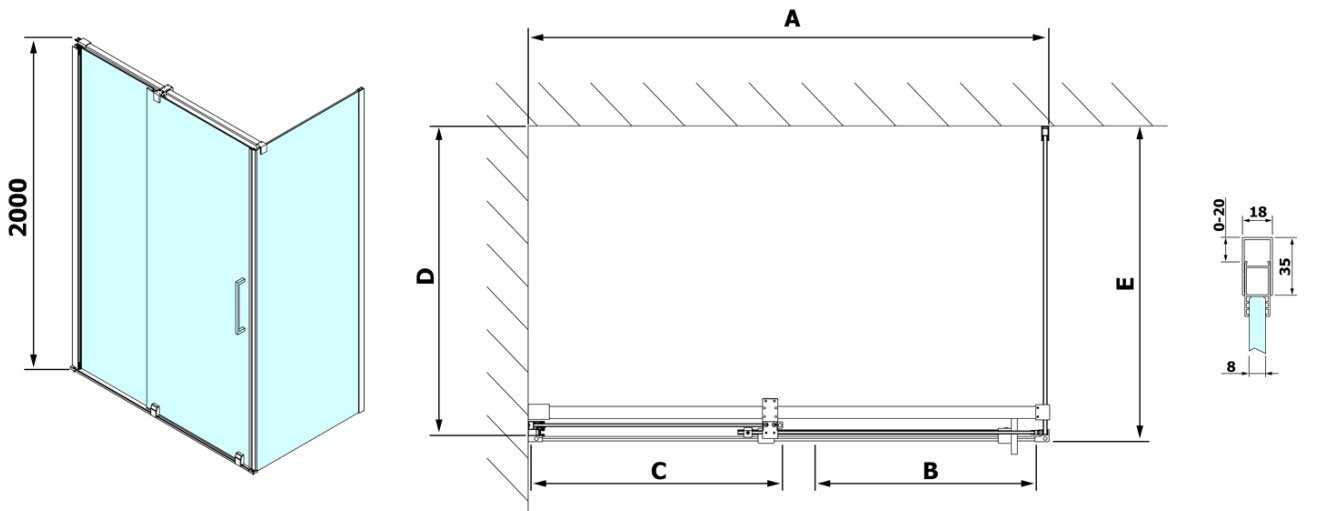

## Size

**Width:** 1500 mm

**Height:** 2000 mm

## Properties

**Profile colour:** Chrome - polished aluminum

**Shape:** Alcove door

**Type of opening:** Sliding door

**Opening direction:** Versatile

**Opening width:** 625 mm

**Glass colour:** TRANSPARENT glass

ROLLS vertical seal (Order code: NDRL02)

ROLLS L/P ends of the roller profile (Order code: NDRL05)

ROLLS Bottom seal (Order code: NDRL01)

ROLLS roller profile (Order code: NDRL04)

ROLLS shower door 1500mm, height 2000mm, clear glass

Technical sheet

MODEL	A	B	C
RL1115	1070-1110	425	~500
RL1215	1170-1210	475	~550
RL1315	1270-1310	525	~600
RL1415	1370-1410	575	~650
RL1515	1470-1510	625	~700
RL1615	1570-1610	675	~750

ROLLS shower door 1500mm, height 2000mm, clear glass