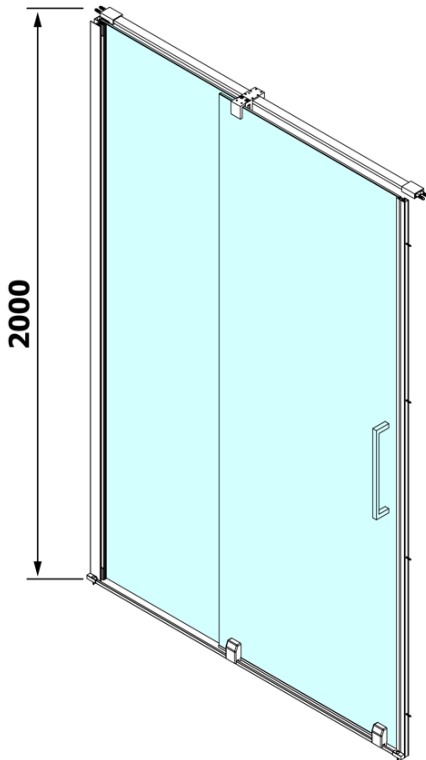

## Size

**Width:** 1500 mm

**Height:** 2000 mm

## Properties

**Profile colour:** Chrome - polished aluminum

**Shape:** Alcove door

**Type of opening:** Sliding door

**Opening direction:** Versatile

**Opening width:** 625 mm

**Glass colour:** TRANSPARENT glass

ROLLS vertical seal (Order code: NDRL02)

ROLLS L/P ends of the roller profile (Order code: NDRL05)

ROLLS Bottom seal (Order code: NDRL01)

ROLLS roller profile (Order code: NDRL04)

ROLLS shower door 1500mm, height 2000mm, clear glass

Technical sheet

MODEL	A	B	C
RL1115	1070-1110	425	~500
RL1215	1170-1210	475	~550
RL1315	1270-1310	525	~600
RL1415	1370-1410	575	~650
RL1515	1470-1510	625	~700
RL1615	1570-1610	675	~750

ROLLS shower door 1500mm, height 2000mm, clear glass