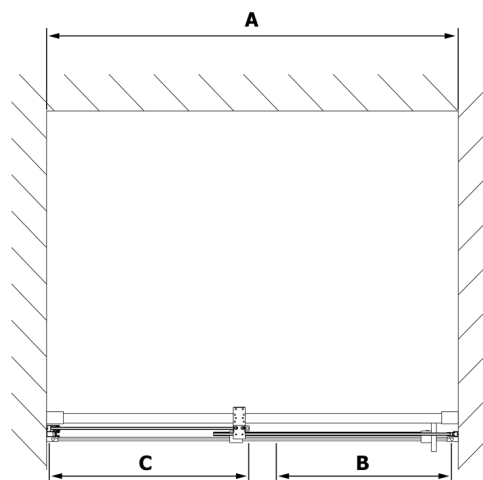

ROLLS shower door 1400mm, height 2000mm, clear glass

Order code: RL1415

Size

Width: 1400 mm
Height: 2000 mm

Properties

Warranty: 2 years

Technical sheet

| MODEL | A | B | C |
|--------|-----------|-----|------|
| RL1115 | 1070-1110 | 425 | ~500 |
| RL1215 | 1170-1210 | 475 | ~550 |
| RL1315 | 1270-1310 | 525 | ~600 |
| RL1415 | 1370-1410 | 575 | ~650 |
| RL1515 | 1470-1510 | 625 | ~700 |
| RL1615 | 1570-1610 | 675 | ~750 |

ROLLS shower door 1400mm, height 2000mm, clear glass

| Model | D | E |
|--------|---------|----------|
| RL3215 | 765-785 | 780-800 |
| RL3315 | 865-885 | 880-900 |
| RL3415 | 965-985 | 980-1000 |

| Model | A | B | C |
|--------|-----------|-----|------|
| RL1115 | 1070-1110 | 425 | ~500 |
| RL1215 | 1170-1210 | 475 | ~550 |
| RL1315 | 1270-1310 | 525 | ~600 |
| RL1415 | 1370-1410 | 575 | ~650 |
| RL1515 | 1470-1510 | 625 | ~700 |
| RL1615 | 1570-1610 | 675 | ~750 |