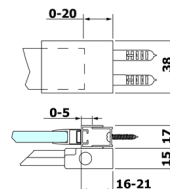

ROLLS shower door 1400mm, height 2000mm, clear glass

Order code: RL1415

Size

Width: 1400 mm
Height: 2000 mm

Properties

Warranty: 2 years

Technical sheet

| MODEL | A | B | C |
|--------|-----------|-----|------|
| RL1115 | 1070-1110 | 425 | ~500 |
| RL1215 | 1170-1210 | 475 | ~550 |
| RL1315 | 1270-1310 | 525 | ~600 |
| RL1415 | 1370-1410 | 575 | ~650 |
| RL1515 | 1470-1510 | 625 | ~700 |
| RL1615 | 1570-1610 | 675 | ~750 |

ROLLS shower door 1400mm, height 2000mm, clear glass

| Model | D | E |
|--------|---------|----------|
| RL3215 | 765-785 | 780-800 |
| RL3315 | 865-885 | 880-900 |
| RL3415 | 965-985 | 980-1000 |

| Model | A | B | C |
|--------|-----------|-----|------|
| RL1115 | 1070-1110 | 425 | ~500 |
| RL1215 | 1170-1210 | 475 | ~550 |
| RL1315 | 1270-1310 | 525 | ~600 |
| RL1415 | 1370-1410 | 575 | ~650 |
| RL1515 | 1470-1510 | 625 | ~700 |
| RL1615 | 1570-1610 | 675 | ~750 |