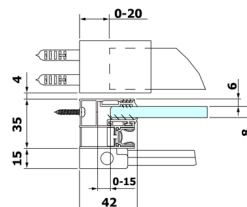

ROLLS shower door 1400mm, height 2000mm, clear glass

Order code: RL1415

Size

Width: 1400 mm
Height: 2000 mm

Properties

Warranty: 2 years

Technical sheet

| MODEL | A | B | C |
|--------|-----------|-----|------|
| RL1115 | 1070-1110 | 425 | ~500 |
| RL1215 | 1170-1210 | 475 | ~550 |
| RL1315 | 1270-1310 | 525 | ~600 |
| RL1415 | 1370-1410 | 575 | ~650 |
| RL1515 | 1470-1510 | 625 | ~700 |
| RL1615 | 1570-1610 | 675 | ~750 |

ROLLS shower door 1400mm, height 2000mm, clear glass

| Model | D | E |
|--------|---------|----------|
| RL3215 | 765-785 | 780-800 |
| RL3315 | 865-885 | 880-900 |
| RL3415 | 965-985 | 980-1000 |

| Model | A | B | C |
|--------|-----------|-----|------|
| RL1115 | 1070-1110 | 425 | ~500 |
| RL1215 | 1170-1210 | 475 | ~550 |
| RL1315 | 1270-1310 | 525 | ~600 |
| RL1415 | 1370-1410 | 575 | ~650 |
| RL1515 | 1470-1510 | 625 | ~700 |
| RL1615 | 1570-1610 | 675 | ~750 |