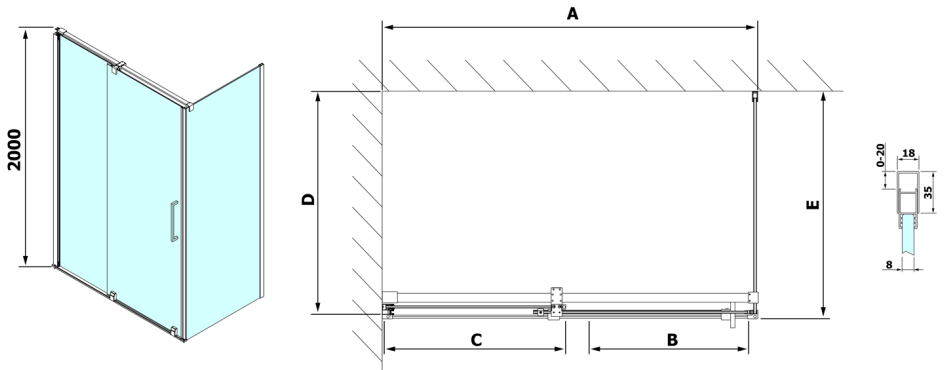

ROLLS shower door 1400mm, height 2000mm, clear glass

Order code: RL1415

Size

Width: 1400 mm
Height: 2000 mm

Properties

Warranty: 2 years

Technical sheet

| MODEL | A | B | C |
|--------|-----------|-----|------|
| RL1115 | 1070-1110 | 425 | ~500 |
| RL1215 | 1170-1210 | 475 | ~550 |
| RL1315 | 1270-1310 | 525 | ~600 |
| RL1415 | 1370-1410 | 575 | ~650 |
| RL1515 | 1470-1510 | 625 | ~700 |
| RL1615 | 1570-1610 | 675 | ~750 |

ROLLS shower door 1400mm, height 2000mm, clear glass

| Model | D | E |
|--------|---------|----------|
| RL3215 | 765-785 | 780-800 |
| RL3315 | 865-885 | 880-900 |
| RL3415 | 965-985 | 980-1000 |

| Model | A | B | C |
|--------|-----------|-----|------|
| RL1115 | 1070-1110 | 425 | ~500 |
| RL1215 | 1170-1210 | 475 | ~550 |
| RL1315 | 1270-1310 | 525 | ~600 |
| RL1415 | 1370-1410 | 575 | ~650 |
| RL1515 | 1470-1510 | 625 | ~700 |
| RL1615 | 1570-1610 | 675 | ~750 |