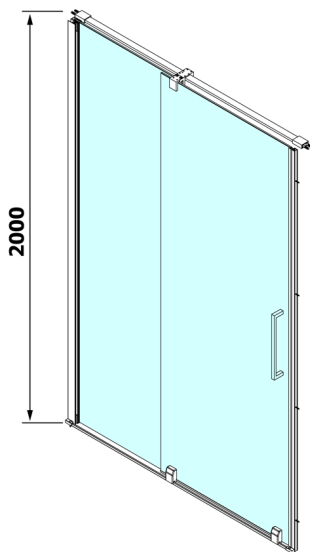

ROLLS shower door 1400mm, height 2000mm, clear glass

Order code: RL1415

Size

Width: 1400 mm
Height: 2000 mm

Properties

Warranty: 2 years

Technical sheet

| MODEL | A | B | C |
|--------|-----------|-----|------|
| RL1115 | 1070-1110 | 425 | ~500 |
| RL1215 | 1170-1210 | 475 | ~550 |
| RL1315 | 1270-1310 | 525 | ~600 |
| RL1415 | 1370-1410 | 575 | ~650 |
| RL1515 | 1470-1510 | 625 | ~700 |
| RL1615 | 1570-1610 | 675 | ~750 |

ROLLS shower door 1400mm, height 2000mm, clear glass

| Model | D | E |
|--------|---------|----------|
| RL3215 | 765-785 | 780-800 |
| RL3315 | 865-885 | 880-900 |
| RL3415 | 965-985 | 980-1000 |

| Model | A | B | C |
|--------|-----------|-----|------|
| RL1115 | 1070-1110 | 425 | ~500 |
| RL1215 | 1170-1210 | 475 | ~550 |
| RL1315 | 1270-1310 | 525 | ~600 |
| RL1415 | 1370-1410 | 575 | ~650 |
| RL1515 | 1470-1510 | 625 | ~700 |
| RL1615 | 1570-1610 | 675 | ~750 |