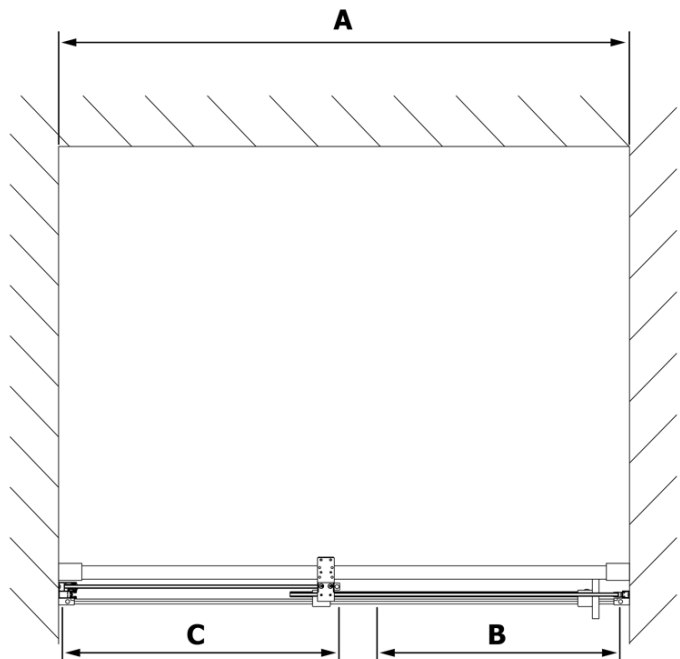

ROLLS LINE shower door 1300mm, height 2000mm, clear glass

Technical sheet