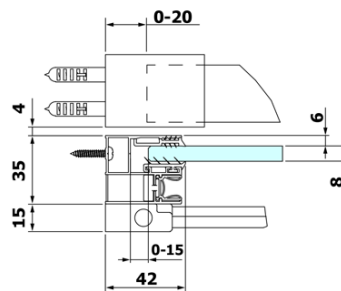

MODEL	A	B	C
RL1115	1070-1110	425	~500
RL1215	1170-1210	475	~550
RL1315	1270-1310	525	~600
RL1415	1370-1410	575	~650
RL1515	1470-1510	625	~700
RL1615	1570-1610	675	~750