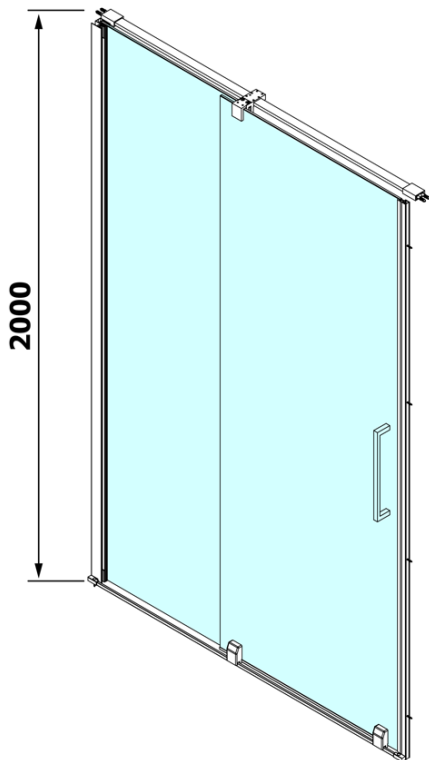

ROLLS LINE shower door 1300mm, height 2000mm, clear glass

Technical sheet