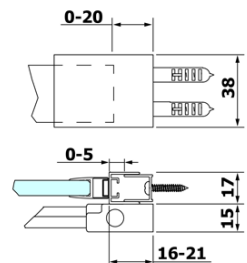

MODEL	A	B	C
RL1115	1070-1110	425	~500
RL1215	1170-1210	475	~550
RL1315	1270-1310	525	~600
RL1415	1370-1410	575	~650
RL1515	1470-1510	625	~700
RL1615	1570-1610	675	~750