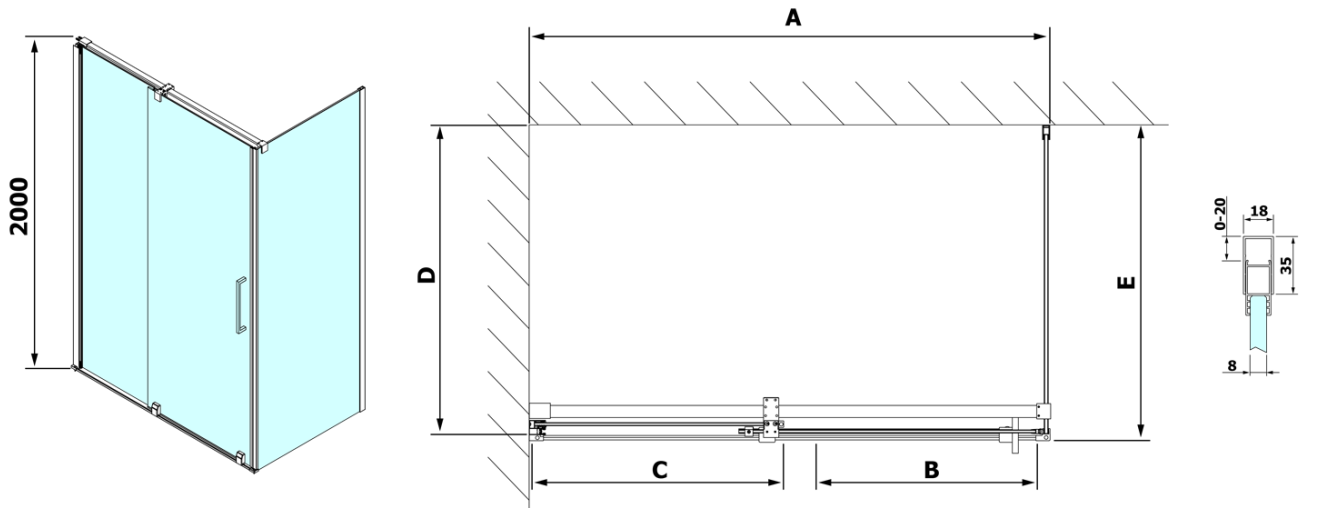

### Size

Width: 1300 mm  
Height: 2000 mm

### Properties

Color profile: Chrome - Brushed aluminum  
Shape: Niche door  
Type of opening: Sliding door  
Opening direction: Universal  
Opening width: 525 mm  
Glass colour: TRANSPARENT glass  
Glass finish: Antidrop  
Glass thickness: 8 mm  
Installation width from: 1270 mm  
Installation width up to: 1310 mm  
Properties: Frameless design  
Weight / Piece: 61.0 kg  
Guarantee: 2 years

# ROLLS LINE shower door 1300mm, height 2000mm, clear glass

# ROLLS LINE shower door 1300mm, height 2000mm, clear glass

Model	D	E
RL3215	765-785	780-800
RL3315	865-885	880-900
RL3415	965-985	980-1000

Model	A	B	C
RL1115	1070-1110	425	~500
RL1215	1170-1210	475	~550
RL1315	1270-1310	525	~600
RL1415	1370-1410	575	~650
RL1515	1470-1510	625	~700
RL1615	1570-1610	675	~750