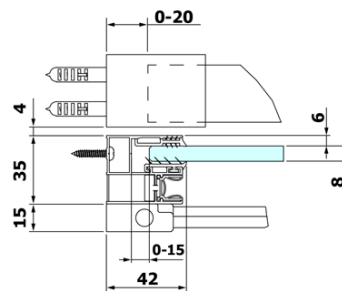

## Size

**Width:** 1300 mm

**Height:** 2000 mm

## Properties

**Profile colour:** Chrome - polished aluminum

**Shape:** Alcove door

**Type of opening:** Sliding door

**Opening direction:** Versatile

**Opening width:** 525 mm

**Glass colour:** TRANSPARENT glass

ROLLS vertical seal (Order code: NDRL02)

ROLLS L/P ends of the roller profile (Order code: NDRL05)

ROLLS Bottom seal (Order code: NDRL01)

ROLLS roller profile (Order code: NDRL04)

ROLLS shower door 1300mm, height 2000mm, clear glass

Technical sheet

MODEL	A	B	C
RL1115	1070-1110	425	~500
RL1215	1170-1210	475	~550
RL1315	1270-1310	525	~600
RL1415	1370-1410	575	~650
RL1515	1470-1510	625	~700
RL1615	1570-1610	675	~750

ROLLS shower door 1300mm, height 2000mm, clear glass