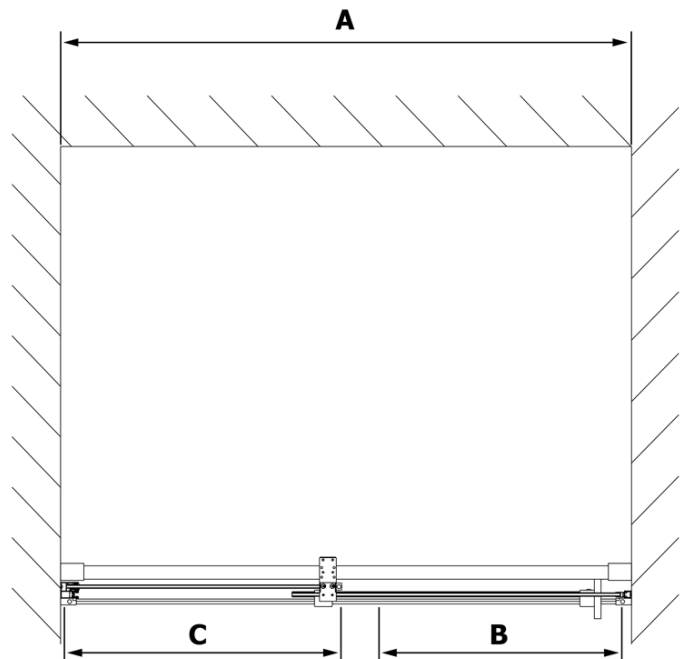

## Size

**Width:** 1300 mm

**Height:** 2000 mm

## Properties

**Profile colour:** Chrome - polished aluminum

**Shape:** Alcove door

**Type of opening:** Sliding door

**Opening direction:** Versatile

**Opening width:** 525 mm

**Glass colour:** TRANSPARENT glass

ROLLS vertical seal (Order code: NDRL02)

ROLLS L/P ends of the roller profile (Order code: NDRL05)

ROLLS Bottom seal (Order code: NDRL01)

ROLLS roller profile (Order code: NDRL04)

ROLLS shower door 1300mm, height 2000mm, clear glass

Technical sheet

MODEL	A	B	C
RL1115	1070-1110	425	~500
RL1215	1170-1210	475	~550
RL1315	1270-1310	525	~600
RL1415	1370-1410	575	~650
RL1515	1470-1510	625	~700
RL1615	1570-1610	675	~750

ROLLS shower door 1300mm, height 2000mm, clear glass