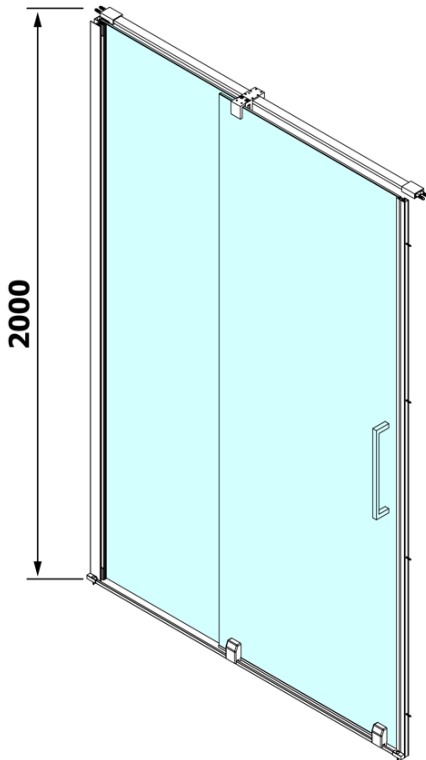

## Size

**Width:** 1300 mm

**Height:** 2000 mm

## Properties

**Profile colour:** Chrome - polished aluminum

**Shape:** Alcove door

**Type of opening:** Sliding door

**Opening direction:** Versatile

**Opening width:** 525 mm

**Glass colour:** TRANSPARENT glass

ROLLS vertical seal (Order code: NDRL02)

ROLLS L/P ends of the roller profile (Order code: NDRL05)

ROLLS Bottom seal (Order code: NDRL01)

ROLLS roller profile (Order code: NDRL04)

ROLLS shower door 1300mm, height 2000mm, clear glass

Technical sheet

MODEL	A	B	C
RL1115	1070-1110	425	~500
RL1215	1170-1210	475	~550
RL1315	1270-1310	525	~600
RL1415	1370-1410	575	~650
RL1515	1470-1510	625	~700
RL1615	1570-1610	675	~750

ROLLS shower door 1300mm, height 2000mm, clear glass