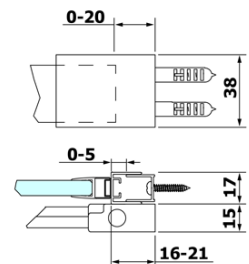

## Size

**Width:** 1300 mm

**Height:** 2000 mm

## Properties

**Profile colour:** Chrome - polished aluminum

**Shape:** Alcove door

**Type of opening:** Sliding door

**Opening direction:** Versatile

**Opening width:** 525 mm

**Glass colour:** TRANSPARENT glass

ROLLS vertical seal (Order code: NDRL02)

ROLLS L/P ends of the roller profile (Order code: NDRL05)

ROLLS Bottom seal (Order code: NDRL01)

ROLLS roller profile (Order code: NDRL04)

ROLLS shower door 1300mm, height 2000mm, clear glass

Technical sheet

MODEL	A	B	C
RL1115	1070-1110	425	~500
RL1215	1170-1210	475	~550
RL1315	1270-1310	525	~600
RL1415	1370-1410	575	~650
RL1515	1470-1510	625	~700
RL1615	1570-1610	675	~750

ROLLS shower door 1300mm, height 2000mm, clear glass