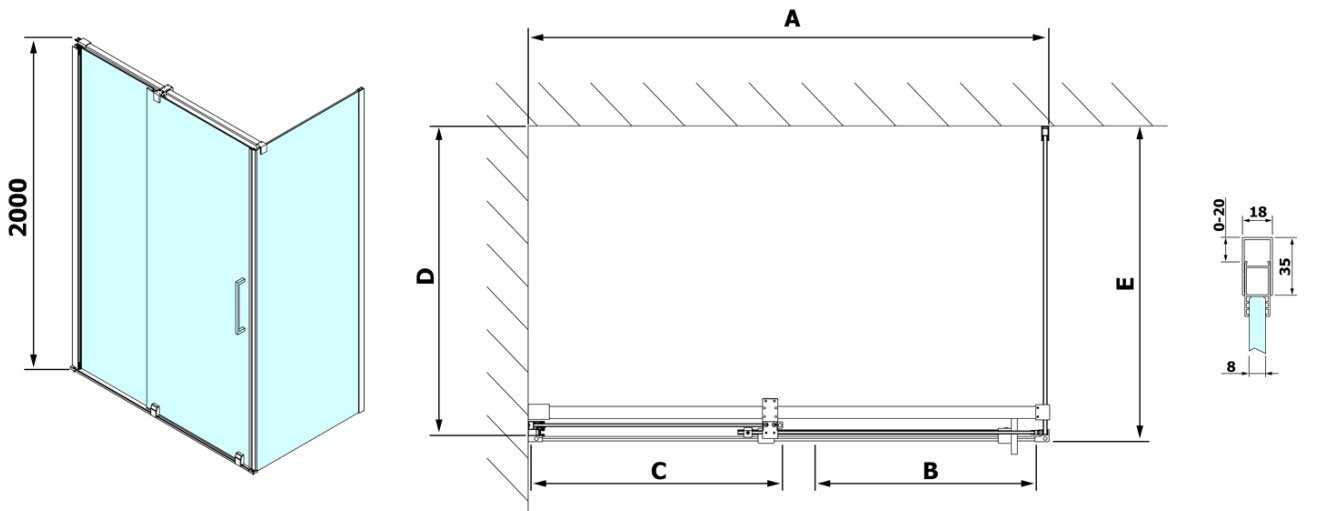

## Size

**Width:** 1300 mm

**Height:** 2000 mm

## Properties

**Profile colour:** Chrome - polished aluminum

**Shape:** Alcove door

**Type of opening:** Sliding door

**Opening direction:** Versatile

**Opening width:** 525 mm

**Glass colour:** TRANSPARENT glass

ROLLS vertical seal (Order code: NDRL02)

ROLLS L/P ends of the roller profile (Order code: NDRL05)

ROLLS Bottom seal (Order code: NDRL01)

ROLLS roller profile (Order code: NDRL04)

ROLLS shower door 1300mm, height 2000mm, clear glass

Technical sheet

MODEL	A	B	C
RL1115	1070-1110	425	~500
RL1215	1170-1210	475	~550
RL1315	1270-1310	525	~600
RL1415	1370-1410	575	~650
RL1515	1470-1510	625	~700
RL1615	1570-1610	675	~750

ROLLS shower door 1300mm, height 2000mm, clear glass