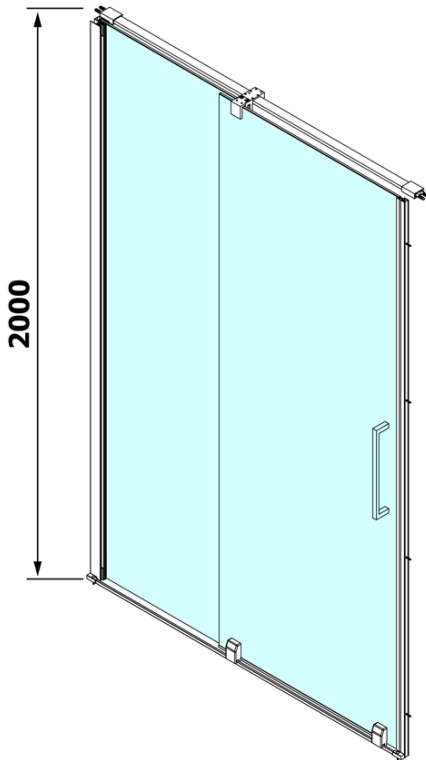

Properties

Profile colour: Chrome - polished aluminum

Shape: Alcove door

Type of opening: Sliding door

Opening direction: Versatile

Opening width: 525 mm

Glass colour: TRANSPARENT glass

Glass finish: Antidrop

ROLLS handle (Order code: NDRL-MADLO)

ROLLS bottom seal under solid glass (Order code: NDRL03)

VOLCANO/ROLLS LINE magnetic seal (Order code: NDGV02)

ROLLS vertical seal (Order code: NDRL02)

ROLLS L/P ends of the roller profile (Order code: NDRL05)

ROLLS Bottom seal (Order code: NDRL01)

ROLLS roller profile (Order code: NDRL04)

ROLLS shower door 1300mm, height 2000mm, clear glass

Technical sheet

MODEL	A	B	C
RL1115	1070-1110	425	~500
RL1215	1170-1210	475	~550
RL1315	1270-1310	525	~600
RL1415	1370-1410	575	~650
RL1515	1470-1510	625	~700
RL1615	1570-1610	675	~750

ROLLS shower door 1300mm, height 2000mm, clear glass

Model	D	E
RL3215	765-785	780-800
RL3315	865-885	880-900
RL3415	965-985	980-1000

Model	A	B	C
RL1115	1070-1110	425	~500
RL1215	1170-1210	475	~550
RL1315	1270-1310	525	~600
RL1415	1370-1410	575	~650
RL1515	1470-1510	625	~700
RL1615	1570-1610	675	~750