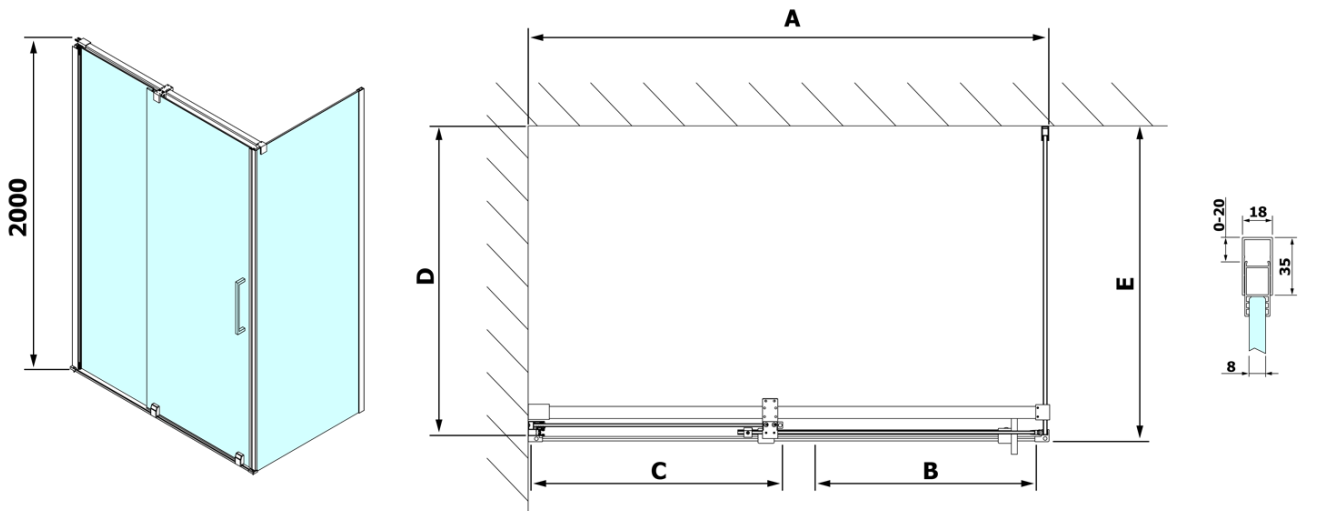

ROLLS shower door 1300mm, height 2000mm, clear glass

Order code: RL1315

Basic information

Brand: Polysan

Series: ROLLS

Size

Width: 1300 mm

Height: 2000 mm

Properties

Profile colour: Chrome - polished aluminum

Shape: Alcove door

Type of opening: Sliding door

Opening direction: Versatile

Opening width: 525 mm

Glass colour: TRANSPARENT glass

Glass finish: Antidrop

ROLLS Bottom seal (Order code: NDRL01)

ROLLS roller profile (Order code: NDRL04)

ROLLS shower door 1300mm, height 2000mm, clear glass

Technical sheet

MODEL	A	B	C
RL1115	1070-1110	425	~500
RL1215	1170-1210	475	~550
RL1315	1270-1310	525	~600
RL1415	1370-1410	575	~650
RL1515	1470-1510	625	~700
RL1615	1570-1610	675	~750

ROLLS shower door 1300mm, height 2000mm, clear glass

Model	D	E
RL3215	765-785	780-800
RL3315	865-885	880-900
RL3415	965-985	980-1000

Model	A	B	C
RL1115	1070-1110	425	~500
RL1215	1170-1210	475	~550
RL1315	1270-1310	525	~600
RL1415	1370-1410	575	~650
RL1515	1470-1510	625	~700
RL1615	1570-1610	675	~750