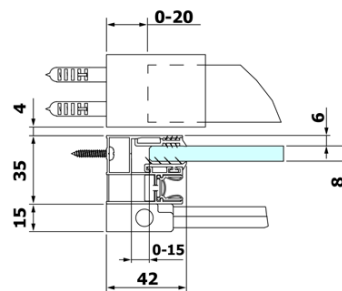

ROLLS shower door 1300mm, height 2000mm, clear glass

Order code: RL1315

Basic information

Brand: Polysan

Series: ROLLS

Size

Width: 1300 mm

Height: 2000 mm

ROLLS handle (Order code: NDRL-MADLO)

ROLLS bottom seal under solid glass (Order code: NDRL03)

VOLCANO/ROLLS LINE magnetic seal (Order code: NDGV02)

ROLLS vertical seal (Order code: NDRL02)

ROLLS L/P ends of the roller profile (Order code: NDRL05)

ROLLS Bottom seal (Order code: NDRL01)

ROLLS roller profile (Order code: NDRL04)

ROLLS shower door 1300mm, height 2000mm, clear glass

Technical sheet

MODEL	A	B	C
RL1115	1070-1110	425	~500
RL1215	1170-1210	475	~550
RL1315	1270-1310	525	~600
RL1415	1370-1410	575	~650
RL1515	1470-1510	625	~700
RL1615	1570-1610	675	~750

ROLLS shower door 1300mm, height 2000mm, clear glass

Model	D	E
RL3215	765-785	780-800
RL3315	865-885	880-900
RL3415	965-985	980-1000

Model	A	B	C
RL1115	1070-1110	425	~500
RL1215	1170-1210	475	~550
RL1315	1270-1310	525	~600
RL1415	1370-1410	575	~650
RL1515	1470-1510	625	~700
RL1615	1570-1610	675	~750