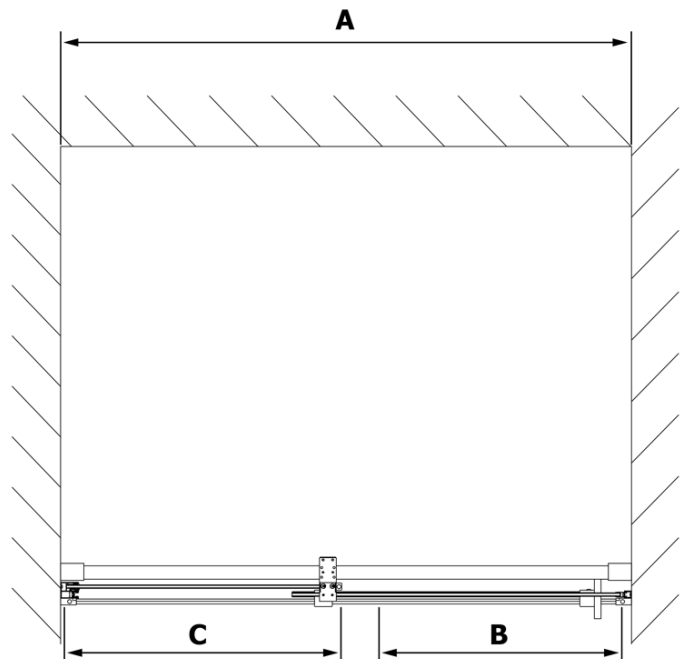

ROLLS shower door 1300mm, height 2000mm, clear glass

Order code: RL1315

Basic information

Brand: Polysan

Series: ROLLS

Size

Width: 1300 mm

Height: 2000 mm

ROLLS handle (Order code: NDRL-MADLO)

ROLLS bottom seal under solid glass (Order code: NDRL03)

VOLCANO/ROLLS LINE magnetic seal (Order code: NDGV02)

ROLLS vertical seal (Order code: NDRL02)

ROLLS L/P ends of the roller profile (Order code: NDRL05)

ROLLS Bottom seal (Order code: NDRL01)

ROLLS roller profile (Order code: NDRL04)

ROLLS shower door 1300mm, height 2000mm, clear glass

Technical sheet

MODEL	A	B	C
RL1115	1070-1110	425	~500
RL1215	1170-1210	475	~550
RL1315	1270-1310	525	~600
RL1415	1370-1410	575	~650
RL1515	1470-1510	625	~700
RL1615	1570-1610	675	~750

ROLLS shower door 1300mm, height 2000mm, clear glass

Model	D	E
RL3215	765-785	780-800
RL3315	865-885	880-900
RL3415	965-985	980-1000

Model	A	B	C
RL1115	1070-1110	425	~500
RL1215	1170-1210	475	~550
RL1315	1270-1310	525	~600
RL1415	1370-1410	575	~650
RL1515	1470-1510	625	~700
RL1615	1570-1610	675	~750