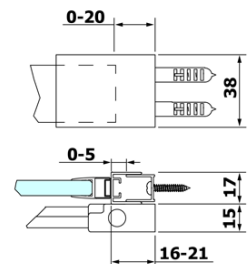

Properties

Profile colour: Chrome - polished aluminum

Shape: Alcove door

Type of opening: Sliding door

Opening direction: Versatile

Opening width: 525 mm

Glass colour: TRANSPARENT glass

Glass finish: Antidrop

ROLLS handle (Order code: NDRL-MADLO)

ROLLS bottom seal under solid glass (Order code: NDRL03)

VOLCANO/ROLLS LINE magnetic seal (Order code: NDGV02)

ROLLS vertical seal (Order code: NDRL02)

ROLLS L/P ends of the roller profile (Order code: NDRL05)

ROLLS Bottom seal (Order code: NDRL01)

ROLLS roller profile (Order code: NDRL04)

ROLLS shower door 1300mm, height 2000mm, clear glass

Technical sheet

MODEL	A	B	C
RL1115	1070-1110	425	~500
RL1215	1170-1210	475	~550
RL1315	1270-1310	525	~600
RL1415	1370-1410	575	~650
RL1515	1470-1510	625	~700
RL1615	1570-1610	675	~750

ROLLS shower door 1300mm, height 2000mm, clear glass

Model	D	E
RL3215	765-785	780-800
RL3315	865-885	880-900
RL3415	965-985	980-1000

Model	A	B	C
RL1115	1070-1110	425	~500
RL1215	1170-1210	475	~550
RL1315	1270-1310	525	~600
RL1415	1370-1410	575	~650
RL1515	1470-1510	625	~700
RL1615	1570-1610	675	~750