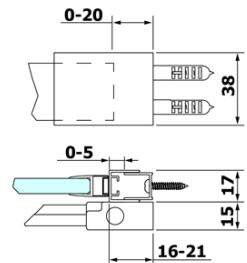

ROLLS LINE shower door 1200mm, height 2000mm, clear glass

Order code: RL1215

Basic information

Brand: Polysan
Series: ROLLS LINE

Size

Width: 1200 mm
Height: 2000 mm

Properties

Color profile: Chrome - Brushed aluminum
Shape: Niche door
Type of opening: Sliding door
Opening direction: Universal
Opening width: 475 mm
Glass colour: TRANSPARENT glass
Glass finish: Antidrop
Glass thickness: 8 mm
Installation width from: 1170 mm
Installation width up to: 1210 mm
Properties: Frameless design
Weight / Piece: 57.0 kg
Guarantee: 2 years

Spare parts

ALTIS LINE/ROLLS LINE/DRAGON set of screw covers (Order code: NDAL03)
VOLCANO/ROLLS LINE magnetic seal (Order code: NDGV02)
ROLLS LINE bottom seal under solid glass (Order code: NDRL03)
ROLLS LINE handle (Order code: NDRL-MADLO)
ROLLS LINE L/P ends of the roller profile (Order code: NDRL05)
ROLLS LINE vertical seal (Order code: NDRL02)
ROLLS LINE Bottom seal (Order code: NDRL01)
ROLLS LINE roller profile (Order code: NDRL04)

ROLLS LINE shower door 1200mm, height 2000mm, clear glass

Technical sheet

MODEL	A	B	C
RL1115	1070-1110	425	~500
RL1215	1170-1210	475	~550
RL1315	1270-1310	525	~600
RL1415	1370-1410	575	~650
RL1515	1470-1510	625	~700
RL1615	1570-1610	675	~750

ROLLS LINE shower door 1200mm, height 2000mm, clear glass

Model	D	E
RL3215	765-785	780-800
RL3315	865-885	880-900
RL3415	965-985	980-1000

Model	A	B	C
RL1115	1070-1110	425	~500
RL1215	1170-1210	475	~550
RL1315	1270-1310	525	~600
RL1415	1370-1410	575	~650
RL1515	1470-1510	625	~700
RL1615	1570-1610	675	~750