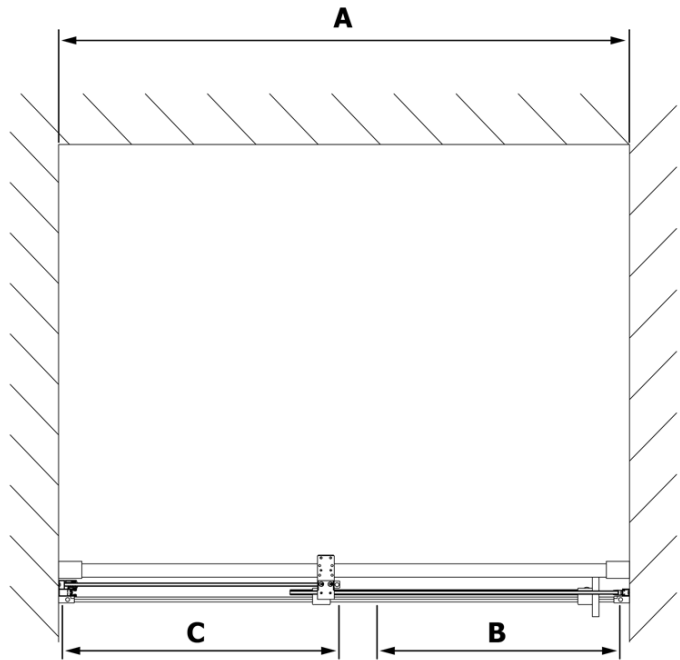

ROLLS LINE shower door 1200mm, height 2000mm, clear glass

Order code: RL1215

Basic information

Brand: Polysan
Series: ROLLS LINE

Size

Width: 1200 mm
Height: 2000 mm

Properties

Color profile: Chrome - Brushed aluminum
Shape: Niche door
Type of opening: Sliding door
Opening direction: Universal
Opening width: 475 mm
Glass colour: TRANSPARENT glass
Glass finish: Antidrop
Glass thickness: 8 mm
Installation width from: 1170 mm
Installation width up to: 1210 mm
Properties: Frameless design
Weight / Piece: 57.0 kg
Guarantee: 2 years

Spare parts

ALTIS LINE/ROLLS LINE/DRAGON set of screw covers (Order code: NDAL03)
VOLCANO/ROLLS LINE magnetic seal (Order code: NDGV02)
ROLLS LINE bottom seal under solid glass (Order code: NDRL03)
ROLLS LINE handle (Order code: NDRL-MADLO)
ROLLS LINE L/P ends of the roller profile (Order code: NDRL05)
ROLLS LINE vertical seal (Order code: NDRL02)
ROLLS LINE Bottom seal (Order code: NDRL01)
ROLLS LINE roller profile (Order code: NDRL04)

ROLLS LINE shower door 1200mm, height 2000mm, clear glass

Technical sheet

MODEL	A	B	C
RL1115	1070-1110	425	~500
RL1215	1170-1210	475	~550
RL1315	1270-1310	525	~600
RL1415	1370-1410	575	~650
RL1515	1470-1510	625	~700
RL1615	1570-1610	675	~750

ROLLS LINE shower door 1200mm, height 2000mm, clear glass

Model	D	E
RL3215	765-785	780-800
RL3315	865-885	880-900
RL3415	965-985	980-1000

Model	A	B	C
RL1115	1070-1110	425	~500
RL1215	1170-1210	475	~550
RL1315	1270-1310	525	~600
RL1415	1370-1410	575	~650
RL1515	1470-1510	625	~700
RL1615	1570-1610	675	~750