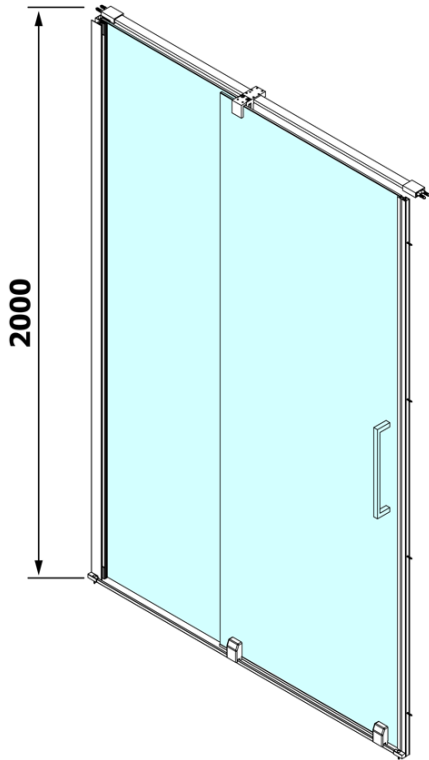

ROLLS LINE shower door 1200mm, height 2000mm, clear glass

Order code: RL1215

Basic information

Brand: Polysan
Series: ROLLS LINE

Size

Width: 1200 mm
Height: 2000 mm

Properties

Color profile: Chrome - Brushed aluminum
Shape: Niche door
Type of opening: Sliding door
Opening direction: Universal
Opening width: 475 mm
Glass colour: TRANSPARENT glass
Glass finish: Antidrop
Glass thickness: 8 mm
Installation width from: 1170 mm
Installation width up to: 1210 mm
Properties: Frameless design
Weight / Piece: 57.0 kg
Guarantee: 2 years

Spare parts

ALTIS LINE/ROLLS LINE/DRAGON set of screw covers (Order code: NDAL03)
VOLCANO/ROLLS LINE magnetic seal (Order code: NDGV02)
ROLLS LINE bottom seal under solid glass (Order code: NDRL03)
ROLLS LINE handle (Order code: NDRL-MADLO)
ROLLS LINE L/P ends of the roller profile (Order code: NDRL05)
ROLLS LINE vertical seal (Order code: NDRL02)
ROLLS LINE Bottom seal (Order code: NDRL01)
ROLLS LINE roller profile (Order code: NDRL04)

ROLLS LINE shower door 1200mm, height 2000mm, clear glass

Technical sheet

MODEL	A	B	C
RL1115	1070-1110	425	~500
RL1215	1170-1210	475	~550
RL1315	1270-1310	525	~600
RL1415	1370-1410	575	~650
RL1515	1470-1510	625	~700
RL1615	1570-1610	675	~750

ROLLS LINE shower door 1200mm, height 2000mm, clear glass

Model	D	E
RL3215	765-785	780-800
RL3315	865-885	880-900
RL3415	965-985	980-1000

Model	A	B	C
RL1115	1070-1110	425	~500
RL1215	1170-1210	475	~550
RL1315	1270-1310	525	~600
RL1415	1370-1410	575	~650
RL1515	1470-1510	625	~700
RL1615	1570-1610	675	~750