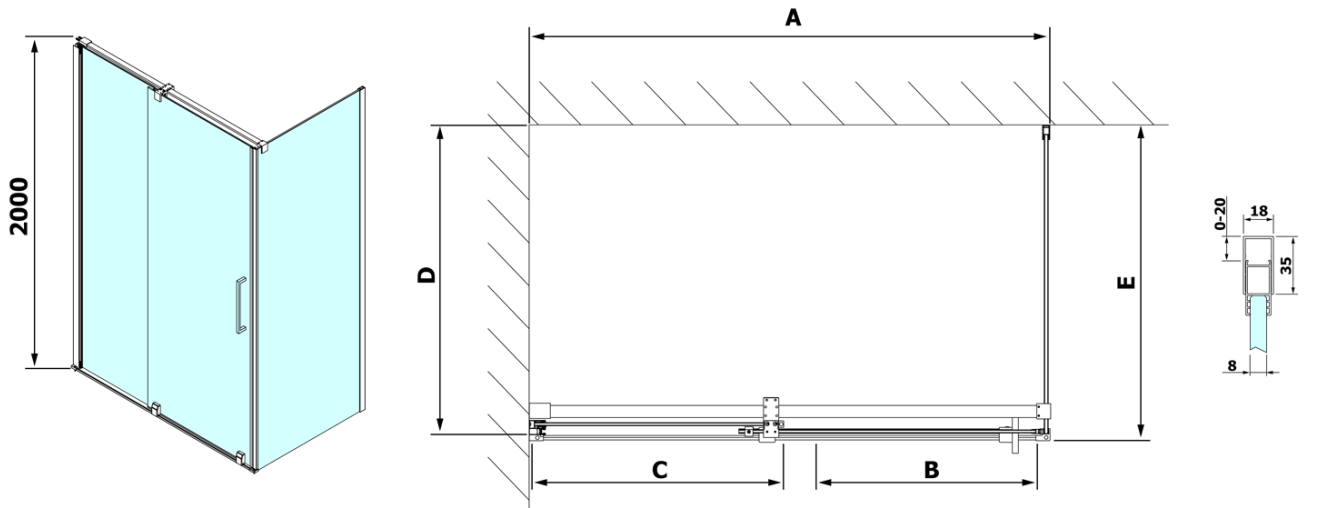

ROLLS LINE shower door 1200mm, height 2000mm, clear glass

Order code: RL1215

Basic information

Brand: Polysan
Series: ROLLS LINE

Size

Width: 1200 mm
Height: 2000 mm

Properties

Color profile: Chrome - Brushed aluminum
Shape: Niche door
Type of opening: Sliding door
Opening direction: Universal
Opening width: 475 mm
Glass colour: TRANSPARENT glass
Glass finish: Antidrop
Glass thickness: 8 mm
Installation width from: 1170 mm
Installation width up to: 1210 mm
Properties: Frameless design
Weight / Piece: 57.0 kg
Guarantee: 2 years

Spare parts

ALTIS LINE/ROLLS LINE/DRAGON set of screw covers (Order code: NDAL03)
VOLCANO/ROLLS LINE magnetic seal (Order code: NDGV02)
ROLLS LINE bottom seal under solid glass (Order code: NDRL03)
ROLLS LINE handle (Order code: NDRL-MADLO)
ROLLS LINE L/P ends of the roller profile (Order code: NDRL05)
ROLLS LINE vertical seal (Order code: NDRL02)
ROLLS LINE Bottom seal (Order code: NDRL01)
ROLLS LINE roller profile (Order code: NDRL04)

ROLLS LINE shower door 1200mm, height 2000mm, clear glass

Technical sheet

MODEL	A	B	C
RL1115	1070-1110	425	~500
RL1215	1170-1210	475	~550
RL1315	1270-1310	525	~600
RL1415	1370-1410	575	~650
RL1515	1470-1510	625	~700
RL1615	1570-1610	675	~750

ROLLS LINE shower door 1200mm, height 2000mm, clear glass

Model	D	E
RL3215	765-785	780-800
RL3315	865-885	880-900
RL3415	965-985	980-1000

Model	A	B	C
RL1115	1070-1110	425	~500
RL1215	1170-1210	475	~550
RL1315	1270-1310	525	~600
RL1415	1370-1410	575	~650
RL1515	1470-1510	625	~700
RL1615	1570-1610	675	~750