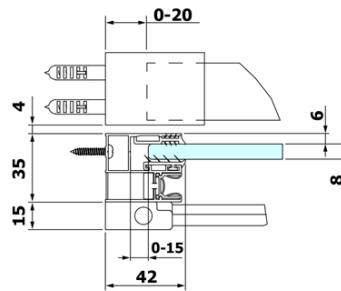

ROLLS LINE shower door 1200mm, height 2000mm, clear glass

Order code: RL1215

Basic information

Brand: Polysan
Series: ROLLS LINE

Size

Width: 1200 mm
Height: 2000 mm

Properties

Color profile: Chrome - Brushed aluminum
Shape: Niche door
Type of opening: Sliding door
Opening direction: Universal
Opening width: 475 mm
Glass colour: TRANSPARENT glass
Glass finish: Antidrop
Glass thickness: 8 mm
Installation width from: 1170 mm
Installation width up to: 1210 mm
Properties: Frameless design
Weight / Piece: 57.0 kg
Guarantee: 2 years

Spare parts

ALTIS LINE/ROLLS LINE/DRAGON set of screw covers (Order code: NDAL03)
VOLCANO/ROLLS LINE magnetic seal (Order code: NDGV02)
ROLLS LINE bottom seal under solid glass (Order code: NDRL03)
ROLLS LINE handle (Order code: NDRL-MADLO)
ROLLS LINE L/P ends of the roller profile (Order code: NDRL05)
ROLLS LINE vertical seal (Order code: NDRL02)
ROLLS LINE Bottom seal (Order code: NDRL01)
ROLLS LINE roller profile (Order code: NDRL04)

ROLLS LINE shower door 1200mm, height 2000mm, clear glass

Technical sheet

MODEL	A	B	C
RL1115	1070-1110	425	~500
RL1215	1170-1210	475	~550
RL1315	1270-1310	525	~600
RL1415	1370-1410	575	~650
RL1515	1470-1510	625	~700
RL1615	1570-1610	675	~750

ROLLS LINE shower door 1200mm, height 2000mm, clear glass

Model	D	E
RL3215	765-785	780-800
RL3315	865-885	880-900
RL3415	965-985	980-1000

Model	A	B	C
RL1115	1070-1110	425	~500
RL1215	1170-1210	475	~550
RL1315	1270-1310	525	~600
RL1415	1370-1410	575	~650
RL1515	1470-1510	625	~700
RL1615	1570-1610	675	~750