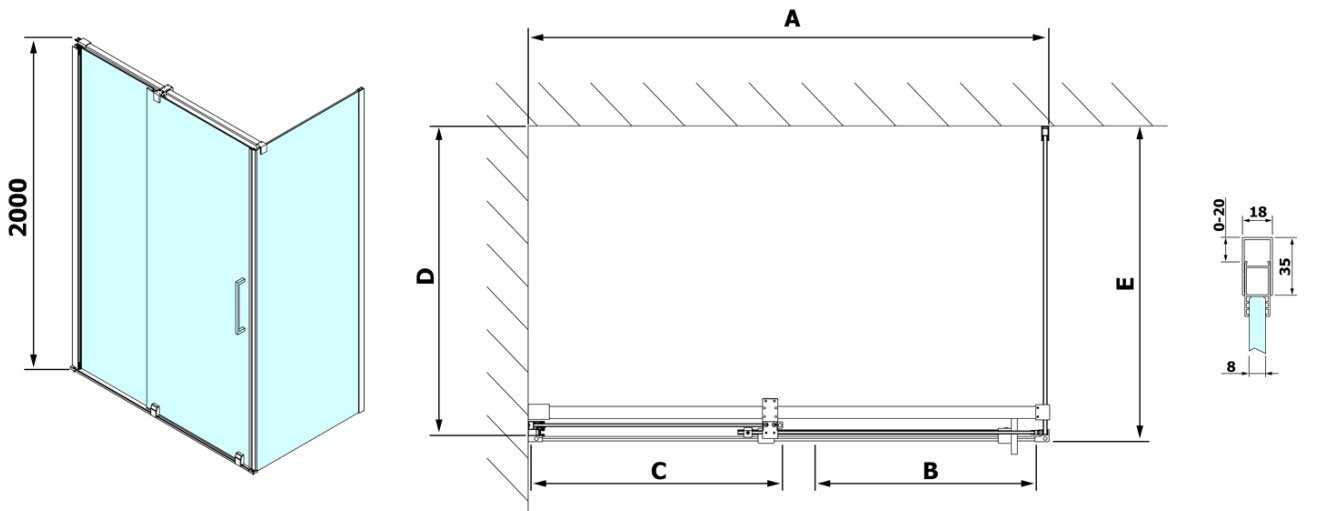

ROLLS shower door 1100mm, height 2000mm, clear glass

Order code: RL1115

Basic information

Brand: Polysan

Series: ROLLS

Size

Width: 1100 mm

Height: 2000 mm

Properties

Profile colour: Chrome - polished aluminum

Shape: Alcove door

Type of opening: Sliding door

Opening direction: Versatile

Opening width: 425 mm

Glass colour: TRANSPARENT glass

Glass finish: Antidrop

ROLLS L/P ends of the roller profile (Order code: NDRL05)

Bottom seal for glass 8mm, 1000 mm, (Order code: NDRL01)

ROLLS roller profile (Order code: NDRL04)

ROLLS shower door 1100mm, height 2000mm, clear glass

ROLLS shower door 1100mm, height 2000mm, clear glass

| Model | D | E |
|--------|---------|----------|
| RL3215 | 765-785 | 780-800 |
| RL3315 | 865-885 | 880-900 |
| RL3415 | 965-985 | 980-1000 |

| Model | A | B | C |
|--------|-----------|-----|------|
| RL1115 | 1070-1110 | 425 | ~500 |
| RL1215 | 1170-1210 | 475 | ~550 |
| RL1315 | 1270-1310 | 525 | ~600 |
| RL1415 | 1370-1410 | 575 | ~650 |
| RL1515 | 1470-1510 | 625 | ~700 |
| RL1615 | 1570-1610 | 675 | ~750 |