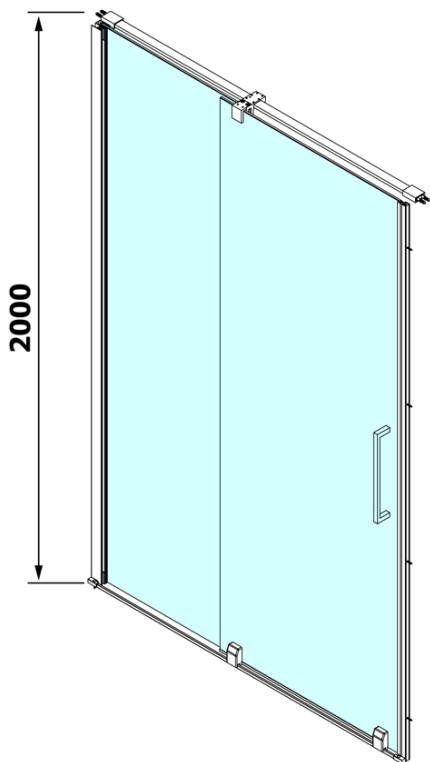

ROLLS shower door 1100mm, height 2000mm, clear glass

Technical sheet