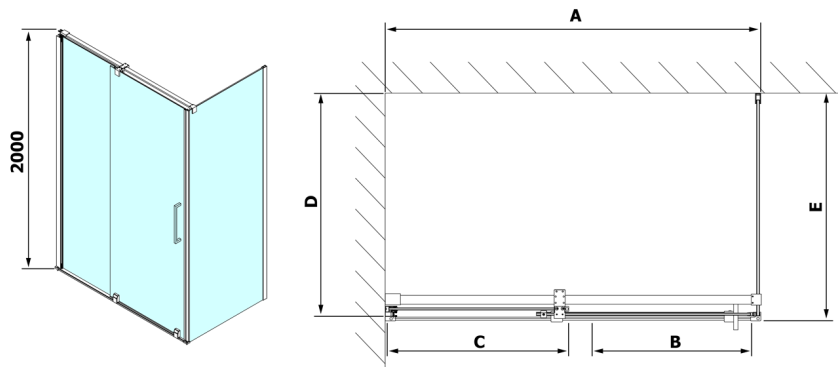

ROLLS shower door 1100mm, height 2000mm, clear glass

Order code: RL1115

Size

Width: 1100 mm

Height: 2000 mm

Properties

Warranty: 2 years

Technical sheet

MODEL	A	B	C
RL1115	1070-1110	425	~500
RL1215	1170-1210	475	~550
RL1315	1270-1310	525	~600
RL1415	1370-1410	575	~650
RL1515	1470-1510	625	~700
RL1615	1570-1610	675	~750

Model	D	E
RL3215	765-785	780-800
RL3315	865-885	880-900
RL3415	965-985	980-1000