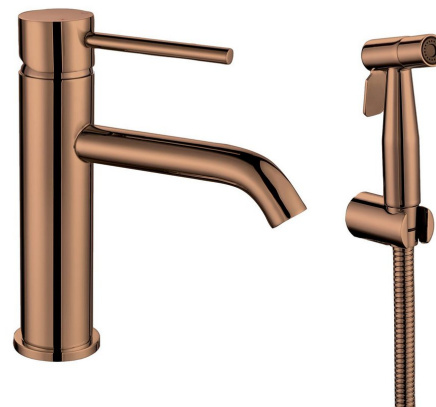

RHAPSODY washbasin mixer tap with bidet shower, copper matt

Order code: 1209-09PG

Basic information

Brand: Sapho
Series: RHAPSODY

Size

Width: 40 mm
Height: 183 mm

Properties

Colour: Copper
Material: Stainless steel
Shape: Circular
Installation: Freestanding
Type of control: Lever
Cartridge diameter: 35 mm
Equipment: With bidet spray, For cloakroom basins
Weight / Piece: 1.885 kg
Packaging: 1 Piece
Warranty: 6 years

Spare parts

Replacement Cartridge (Order code: 521601)

Aerator M16x1 (Order code: AERWU)

KEROX ECO Replacement Cartridge dia 35mm, low (Order code: 2121B2)

RHAPSODY washbasin mixer tap with bidet shower,
copper matt