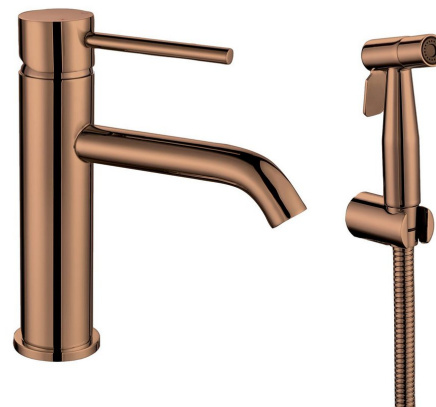

RHAPSODY washbasin mixer tap with bidet shower, copper matt

Order code: 1209-09PG

Basic information

Brand: Sapho
Series: RHAPSODY

Size

Width: 40 mm
Height: 183 mm

Properties

Colour: Copper
Material: Stainless steel
Shape: Circular
Installation: Freestanding
Type of control: Lever
Cartridge diameter: 35 mm
Equipment: With bidet spray, For cloakroom basins
Weight / Piece: 1.885 kg
Packaging: 1 Piece
Warranty: 6 years

Spare parts

KEROX ECO Replacement Cartridge dia 35mm, low (Order code: 2121B2)
Replacement Cartridge (Order code: 521601)

RHAPSODY washbasin mixer tap with bidet shower, copper matt

Technical sheet