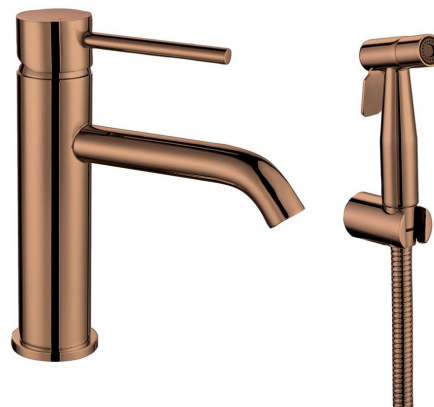

RHAPSODY washbasin mixer tap with bidet shower, copper matt

Order code: 1209-09PG

Basic information

Brand: Sapho
Series: RHAPSODY

Size

Width: 40 mm
Height: 183 mm

Properties

Colour: Copper
Material: Stainless steel
Shape: Circular
Installation: Freestanding
Type of control: Lever
Cartridge diameter: 35 mm
Equipment: With bidet spray, For cloakroom basins
Weight / Piece: 1.885 kg
Packaging: 1 Piece
Warranty: 6 years

Spare parts

KEROX ECO Replacement Cartridge dia 35mm, low (Order code: 2121B2)
Replacement Cartridge (Order code: 521601)

RHAPSODY washbasin mixer tap with bidet shower,
copper matt

Technical sheet