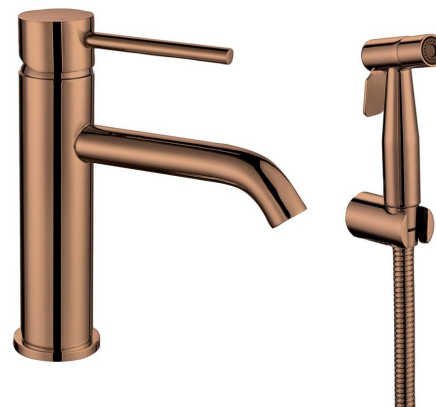

# RHAPSODY washbasin mixer tap with bidet shower, copper matt

Order code: 1209-09PG

## Size

Width: 40 mm  
Height: 183 mm

## Properties

Colour: Copper  
Material: Stainless steel  
Shape: Circular  
Installation: Freestanding  
Type of control: Lever  
Cartridge diameter: 35 mm  
Equipment: With bidet spray, For cloakroom basins  
Weight / Piece: 1.885 kg  
Packaging: 1 Piece  
Warranty: 6 years

# RHAPSODY washbasin mixer tap with bidet shower, copper matt