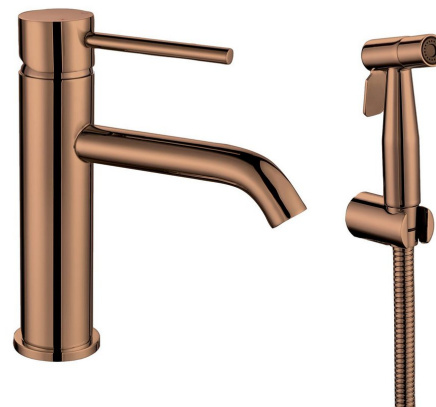

RHAPSODY washbasin mixer tap with bidet shower, copper matt

Order code: 1209-09PG

Basic information

Brand: Sapho
Series: RHAPSODY

Size

Width: 40 mm
Height: 183 mm

Properties

Colour: Copper
Material: Stainless steel
Shape: Circular
Installation: Freestanding
Type of control: Lever
Cartridge diameter: 35 mm
Equipment: With bidet spray, For cloakroom basins
Weight / Piece: 1.885 kg
Packaging: 1 Piece
Warranty: 6 years

Spare parts

KEROX ECO Replacement Cartridge dia 35mm, low (Order code: 2121B2)
Replacement Cartridge (Order code: 521601)

RHAPSODY washbasin mixer tap with bidet shower,
copper matt

Technical sheet