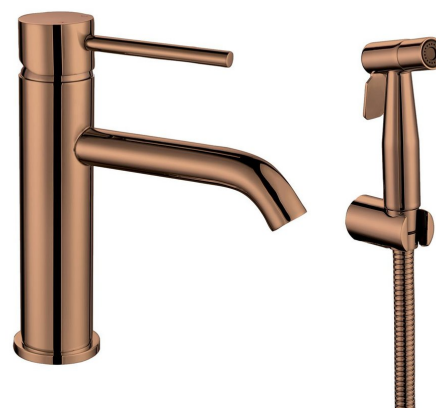

# RHAPSODY washbasin mixer tap with bidet shower, copper matt

 **SAPHO**

Order code: 1209-09PG

## Size

Width: 40 mm

Height: 183 mm

## Properties

Colour: Copper

Material: Stainless steel

Warranty: 6 years