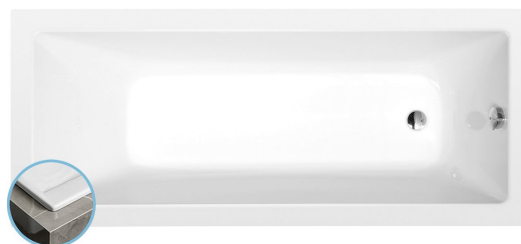

NOEMI SLIM Rectangular Bath 160x70x39cm, white

Order code: 71707S

Size

Length: 1600 mm
 Width: 700 mm
 Height: 390 mm
 Volume: 183 l

Properties

Colour: White
 Material: Acrylate
 Warranty: 10 years

Technical sheet