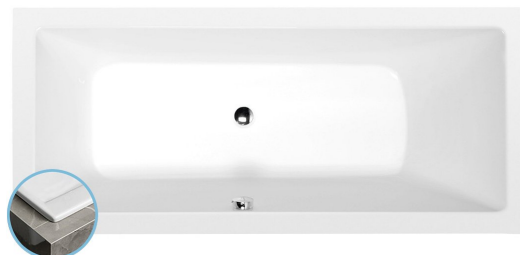

Order code: 71709S

Basic information

Brand: Polysan

Size

Length: 1700 mm

Width: 750 mm

Height: 390 mm

Volume: 221 l

Properties

Colour: White

Colour options: According to the Swatch

Material: Acrylate

Shape: Rectangular

Installation: Built-in

Waste diameter: 52 mm

Properties: Edge height 18 mm (SLIM)

Weight / Piece: 18.504 kg

Packaging: 1 Piece

Warranty: 10 years

We recommend buy

1 Piece Siphon 6/4", DN40 (Order code: 72693)

1 Piece Sound insulation bath tape, 3m (Order code: 93400)

1 Piece Pop Up Bath Waste (L) 775mm, Plug 72mm, Chrome (Order code: 71681)