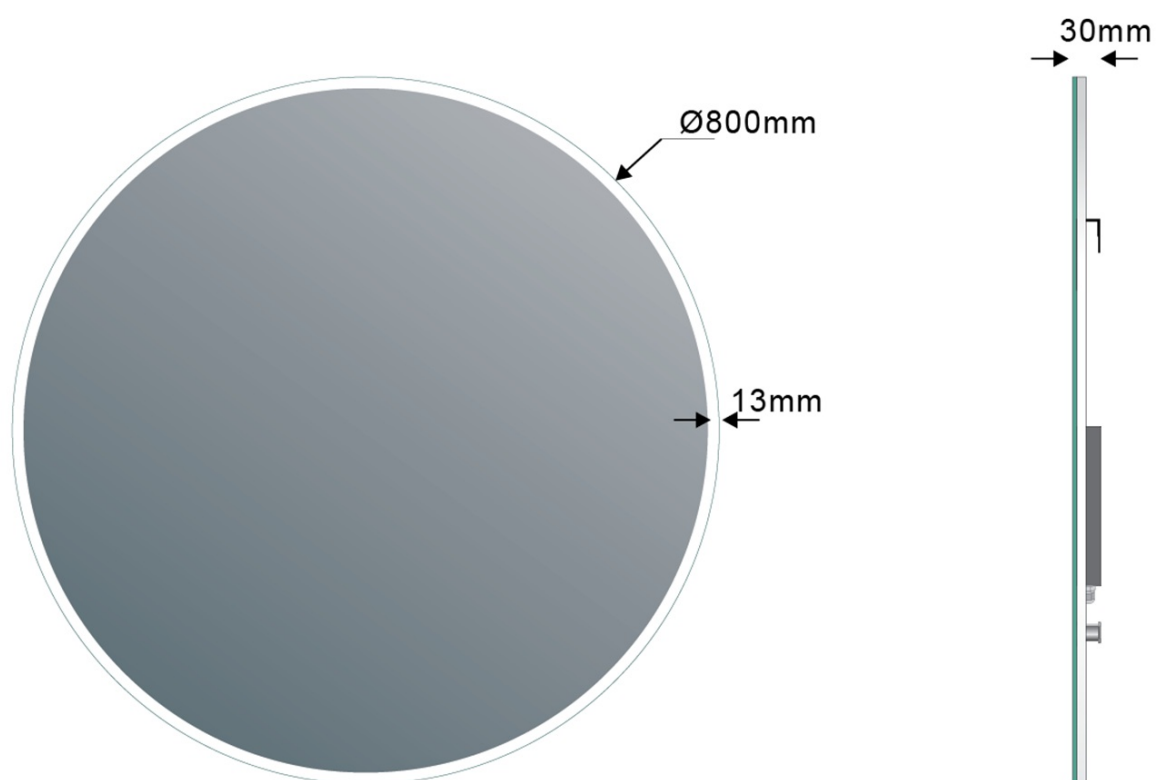

VISO round mirror with LED Lighting and shelf, ø 80cm, white matt

Order code: VS080-01

Basic information

Brand: Sapho
Series: VISO

Size

Diameter: 800 mm
Width: 800 mm
Height: 800 mm

Properties

Mirror type: Illuminated mirrors, Mirrors with shelf
Shape: Ring
Light Control: Not included
Electrical protection: IP44
LED colour: Daily white (4 000 - 5 000 K)
Luminosity: 2250 lm
Equipment: Corrosion protection
Weight / Piece: 12.47 kg
Packaging: 2 Piece
Warranty: 2 years

VISO round mirror with LED Lighting and shelf, ø 80cm,
white matt

Technical sheet

VISO round mirror with LED Lighting and shelf, ø 80cm,
white matt

 **SAPHO**