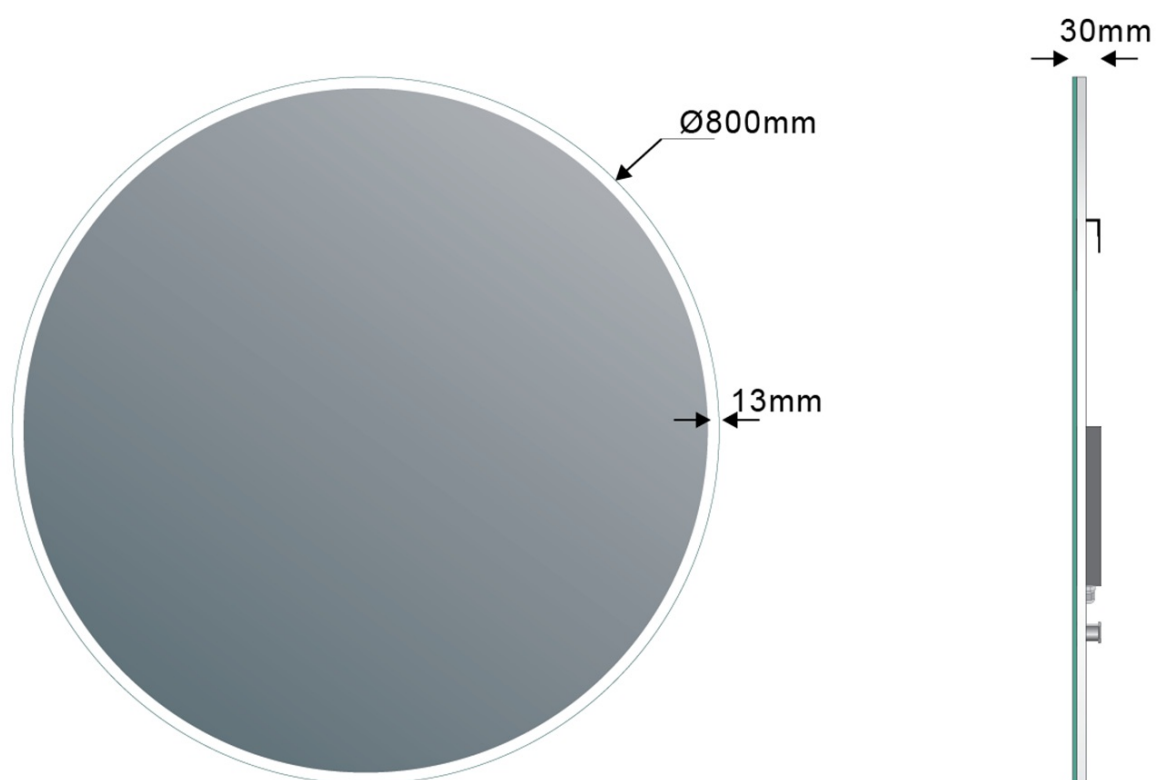

VISO round mirror with LED Lighting and shelf, ø 80cm, white matt

Order code: VS080-01

Basic information

Brand: Sapho
Series: VISO

Size

Diameter: 800 mm
Width: 800 mm
Height: 800 mm

Properties

Mirror type: Illuminated mirrors, Mirrors with shelf
Shape: Ring
Light Control: Not included
Electrical protection: IP44
LED colour: Daily white (4 000 - 5 000 K)
Luminosity: 2250 lm
Equipment: Corrosion protection
Weight / Piece: 12.47 kg
Packaging: 2 Piece
Warranty: 2 years

VISO round mirror with LED Lighting and shelf, \varnothing 80cm,
white matt

Technical sheet

VISO round mirror with LED Lighting and shelf, ø 80cm,
white matt

 **SAPHO**