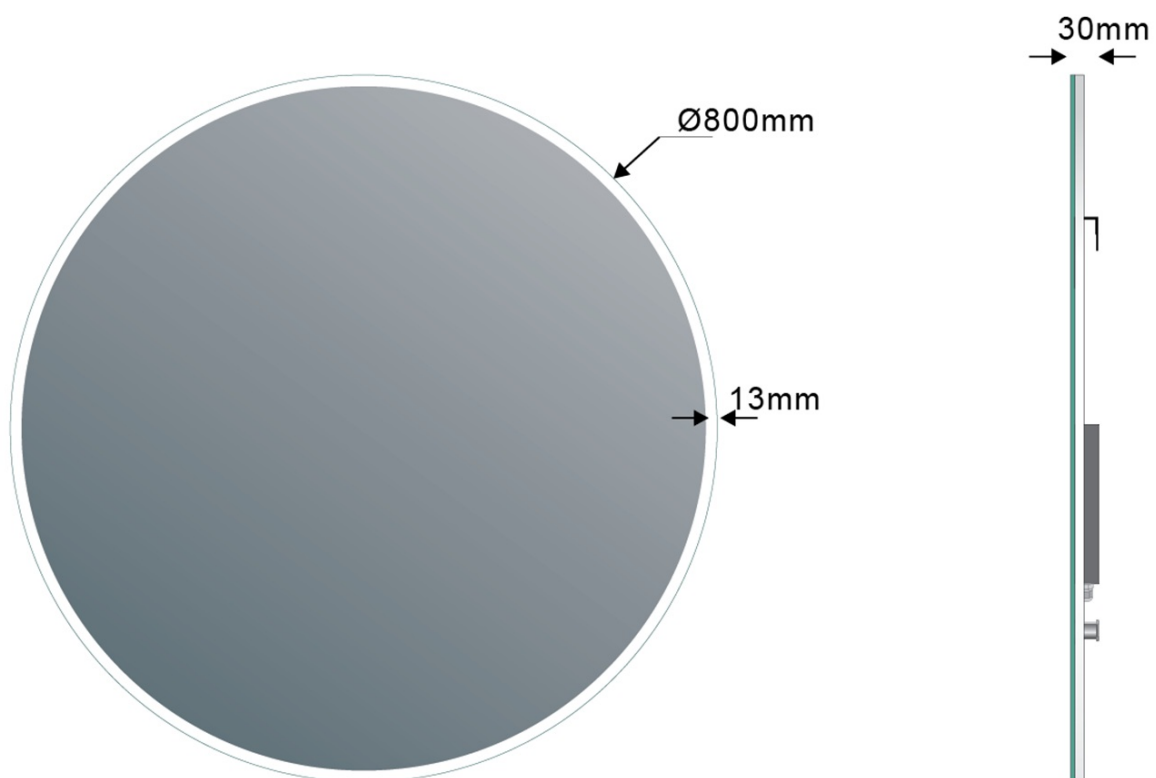

VISO round mirror with LED Lighting and shelf, ø 80cm, white matt

Order code: VS080-01

Basic information

Brand: Sapho
Series: VISO

Size

Diameter: 800 mm
Width: 800 mm
Height: 800 mm

Properties

Mirror type: Illuminated mirrors, Mirrors with shelf
Shape: Ring
Light Control: Not included
Electrical protection: IP44
LED colour: Daily white (4 000 - 5 000 K)
Luminosity: 2250 lm
Equipment: Corrosion protection
Weight / Piece: 12.47 kg
Packaging: 2 Piece
Warranty: 2 years

VISO round mirror with LED Lighting and shelf, ø 80cm,
white matt

Technical sheet

VISO round mirror with LED Lighting and shelf, ø 80cm,
white matt

 **SAPHO**