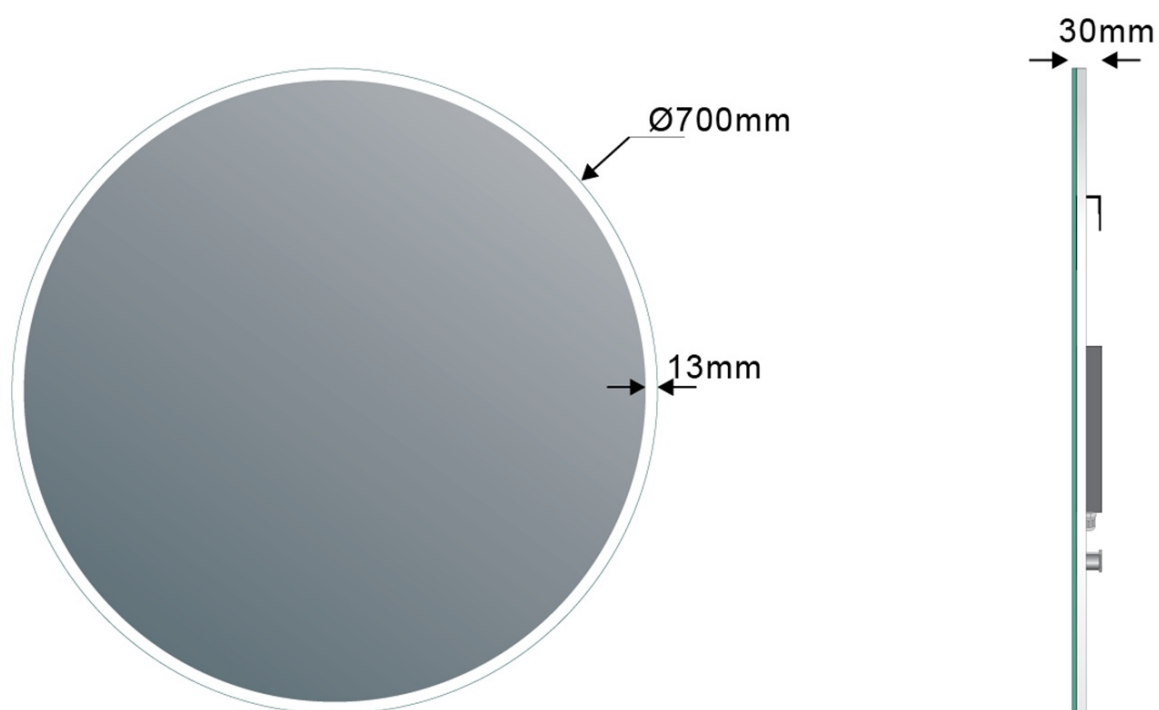

VISO round mirror with LED Lighting and shelf, ø 70cm, white matt

Order code: VS070-01

Basic information

Brand: Sapho
Series: VISO

Size

Diameter: 700 mm
Width: 700 mm
Height: 700 mm

Properties

Mirror type: Illuminated mirrors, Mirrors with shelf
Shape: Ring
Light Control: Not included
Electrical protection: IP44
LED colour: Daily white (4 000 - 5 000 K)
Luminosity: 1950 lm
Equipment: Corrosion protection
Weight / Piece: 10.11 kg
Packaging: 2 Piece
Warranty: 2 years

VISO round mirror with LED Lighting and shelf, ø 70cm,
white matt

Technical sheet

VISO round mirror with LED Lighting and shelf, ø 70cm,
white matt

 **SAPHO**