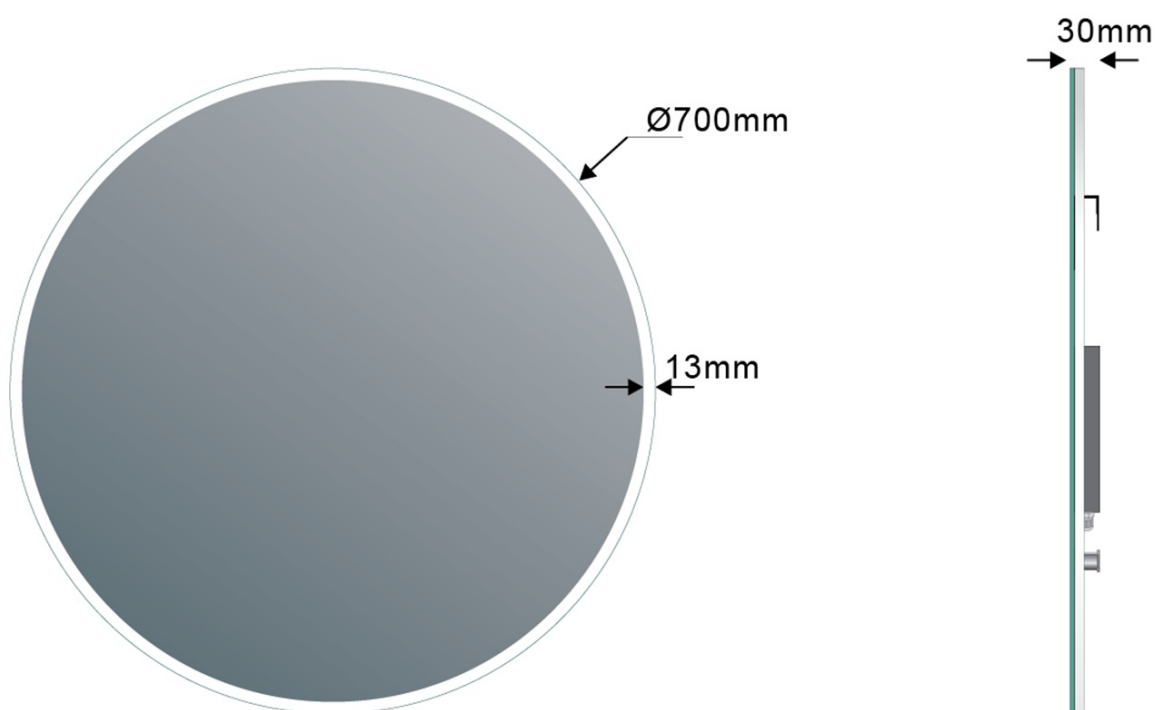

VISO round mirror with LED Lighting and shelf, ø 70cm, white matt

Order code: VS070-01

Basic information

Brand: Sapho
Series: VISO

Size

Diameter: 700 mm
Width: 700 mm
Height: 700 mm

Properties

Mirror type: Illuminated mirrors, Mirrors with shelf
Shape: Ring
Light Control: Not included
Electrical protection: IP44
LED colour: Daily white (4 000 - 5 000 K)
Luminosity: 1950 lm
Equipment: Corrosion protection
Weight / Piece: 10.11 kg
Packaging: 2 Piece
Warranty: 2 years

VISO round mirror with LED Lighting and shelf, ø 70cm,
white matt

Technical sheet

VISO round mirror with LED Lighting and shelf, \varnothing 70cm,
white matt

 **SAPHO**