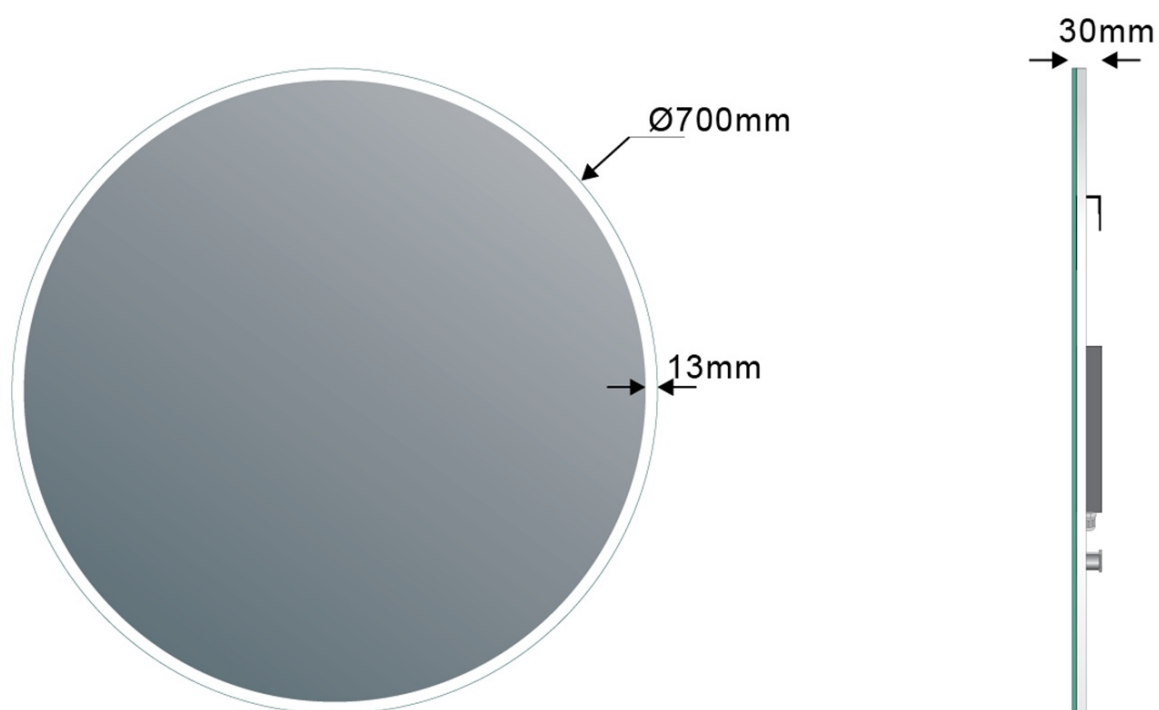

## Size

Diameter: 700 mm  
Width: 700 mm  
Height: 700 mm

## Properties

Mirror type: Illuminated mirrors, Mirrors with shelf  
Shape: Ring  
Light Control: Not included  
Electrical protection: IP44  
LED colour: Daily white (4 000 - 5 000 K)  
Luminosity: 1950 lm  
Equipment: Corrosion protection  
Weight / Piece: 10.11 kg  
Packaging: 2 Piece  
Warranty: 2 years

## Technical sheet

VISO round mirror with LED Lighting and shelf, ø 70cm,  
white matt

 **SAPHO**