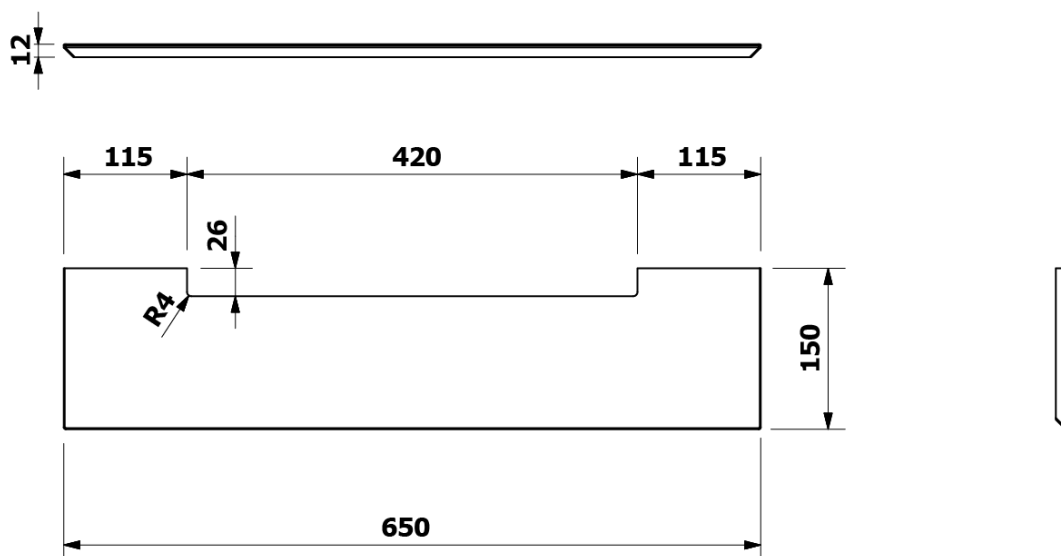

VISO round mirror with LED Lighting and shelf, ø 60cm, white matt

Order code: VS060-01

Basic information

Brand: Sapho
Series: VISO

Size

Diameter: 600 mm
Width: 600 mm
Height: 600 mm

Properties

Mirror type: Illuminated mirrors, Mirrors with shelf
Shape: Ring
Light Control: Not included
Electrical protection: IP44
LED colour: Daily white (4 000 - 5 000 K)
Luminosity: 1650 lm
Equipment: Corrosion protection
Weight / Piece: 7.78 kg
Packaging: 2 Piece
Warranty: 2 years

VISO round mirror with LED Lighting and shelf, ø 60cm,
white matt

Technical sheet

VISO round mirror with LED Lighting and shelf, ø 60cm,
white matt

 **SAPHO**