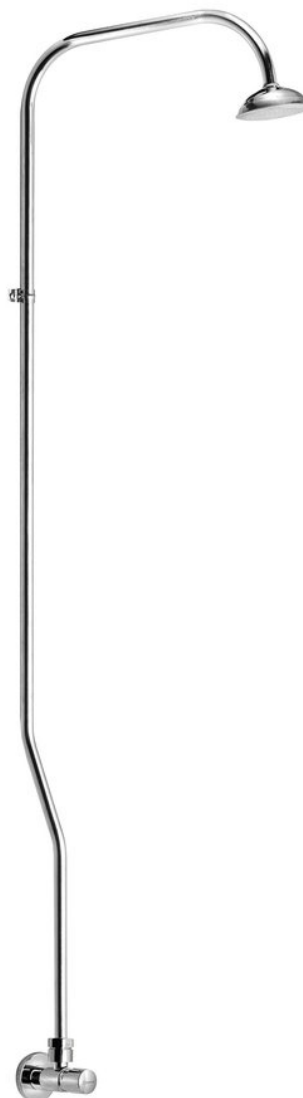

Shower column with pressure valve, chrome

Order code: TEM400

Basic information

Brand: Sapho

Size

Height: 1230 mm

Depth: 290 mm

Properties

Colour: Chrome

Material: Brass

Shape: Circular

Installation: Wall-mounted

Type of control: Valves

Shower columns: With tap

Shower functions: Rain

Weight / Piece: 0.775 kg

Packaging: 1 Piece

Warranty: 2 years