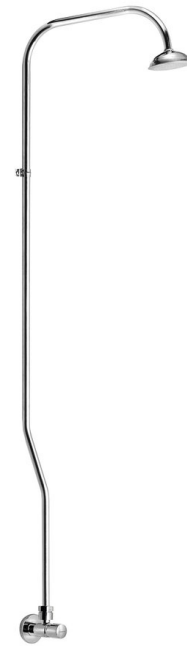

## Shower column with pressure valve, chrome

**SAPHO**

**Order code:** TEM400

### Size

Height: 1230 mm

Depth: 290 mm

### Properties

Colour: Chrome

Material: Brass

Warranty: 2 years