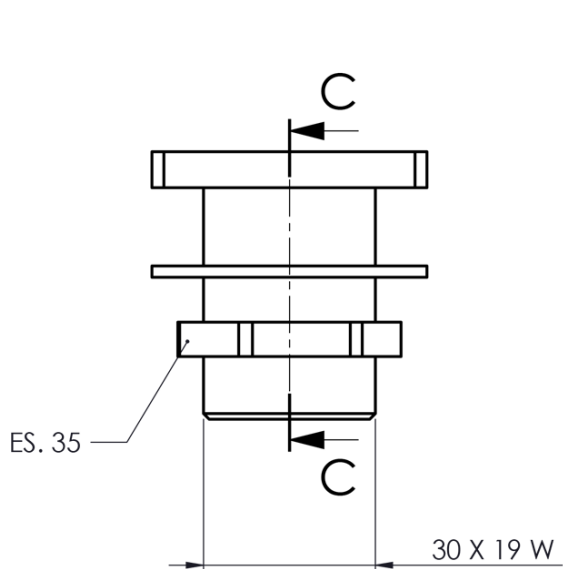

## Properties

**Colour:** Chrome

**Material:** Brass

**Installation:** For deck-mounted bath taps

**Weight / Piece:** 0.222 kg

**Packaging:** 1 Piece

**Warranty:** 2 years

Technical sheet