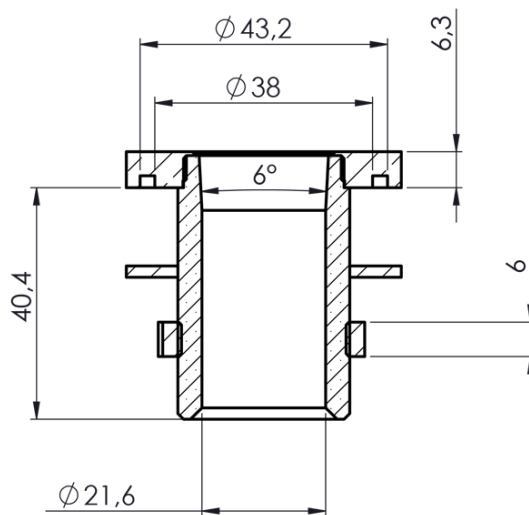

## Properties

**Colour:** Chrome

**Material:** Brass

**Installation:** For deck-mounted bath taps

**Weight / Piece:** 0.222 kg

**Packaging:** 1 Piece

**Warranty:** 2 years

Technical sheet