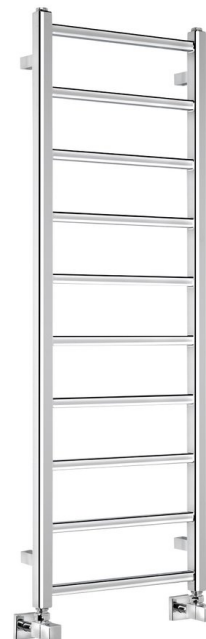

METRO LIGHT bathroom radiator 400x1140 mm, chrome

Order code: IR445R

Size

Width: 400 mm
Height: 1140 mm
Volume: 2.7 l

Properties

Colour: Chrome
Material: Steel
Warranty: 2 years

Technical sheet