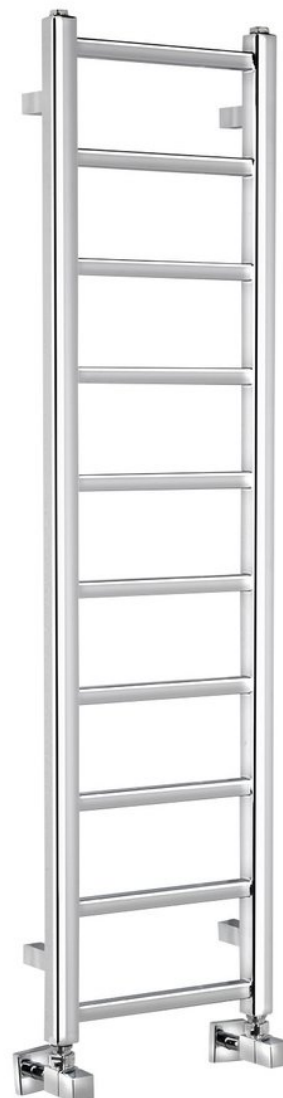

Order code: IR444R

Basic information

Brand: Sapho
Series: METRO LIGHT

Size

Width: 300 mm
Height: 1140 mm
Volume: 2.4 l

Properties

Colour: Chrome
Material: Steel
Shape: H-Shape
Suggested heating element: 200 W
Heating type: Electric Heating, Combined heating - Electric/Central, Central heating
Connection centers: 270 mm
Output: 211 W
Temperature gradient: 75/65/20 °C
Weight / Piece: 4.9 kg
Packaging: 1 Piece
Warranty: 2 years

Spare parts

Bathroom radiator venting plug G1/2" metal (Order code: 26169)

Technical sheet