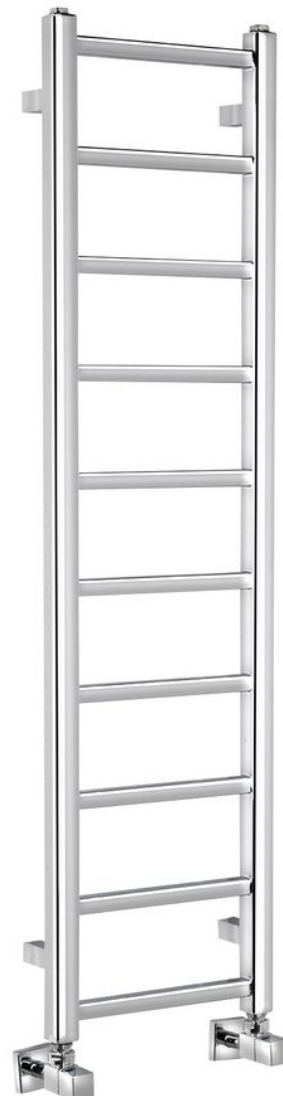

Order code: IR444R

Basic information

Brand: Sapho
Series: METRO LIGHT

Size

Width: 300 mm
Height: 1140 mm
Volume: 2.4 l

Properties

Colour: Chrome
Material: Steel
Shape: H-Shape
Suggested heating element: 200 W
Heating type: Electric Heating, Combined heating - Electric/Central, Central heating
Connection centers: 270 mm
Output: 211 W
Temperature gradient: 75/65/20 °C
Weight / Piece: 4.9 kg
Packaging: 1 Piece
Warranty: 2 years

Spare parts

Bathroom radiator venting plug G1/2" metal (Order code: 26169)

Technical sheet