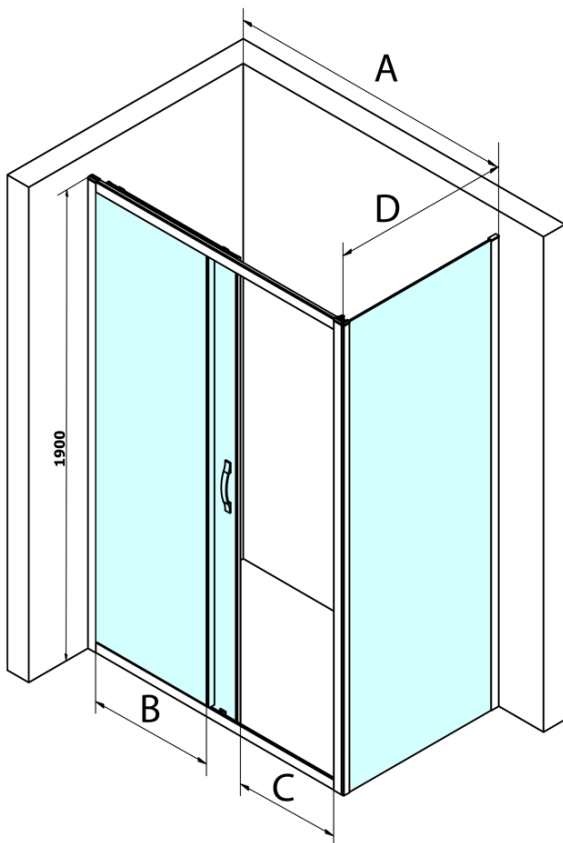

SIGMA SIMPLY square screen 1000x1000mm L/R variant, Brick glass

Order code: GS4210GS4310

Basic information

Brand: Gelco
Series: SIGMA SIMPLY

Size

Width: 1000 mm
Height: 1900 mm
Depth: 1000 mm

Properties

Profile colour: Chrome - polished aluminum
Shape: Square shower enclosures
Type of opening: Sliding door
Opening direction: Versatile
Opening width: 400 mm
Glass colour: BRICK glass
Glass finish: Coated glass
Glass thickness: 6 mm
Properties: Framed design
Weight / Piece: 71.0 kg
Packaging: 2 Piece
Warranty: 3 years

Spare parts

SIGMA Lower tiltable roller (Order code: SIGMA/DOWN)

SIGMA Upper roller (Order code: SIGMA/UP)

**SIGMA SIMPLY square screen 1000x1000mm L/R variant,
Brick glass**

Technical sheet

MODEL	A	B	C
GS1110	980-1020	430	400
GS1111	1080-1120	480	435
GS1112	1180-1220	530	485
GS1113	1280-1320	580	535
GS1114	1380-1420	630	585
GS4210	980-1020	430	400
GS4211	1080-1120	480	435
GS4212	1180-1220	530	485
GS4213	1280-1320	580	535
GS4214	1380-1420	630	585