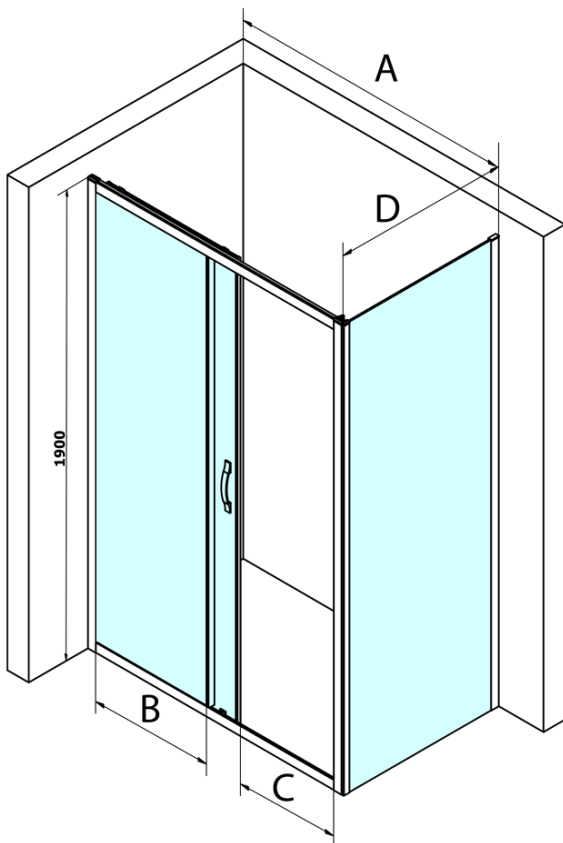

## Size

**Width:** 1000 mm  
**Height:** 1900 mm  
**Depth:** 1000 mm

## Properties

**Profile colour:** Chrome - polished aluminum  
**Shape:** Square shower enclosures  
**Type of opening:** Sliding door  
**Opening direction:** Versatile  
**Opening width:** 400 mm  
**Glass colour:** TRANSPARENT glass  
**Glass finish:** Coated glass  
**Glass thickness:** 6 mm  
**Properties:** Framed design  
**Weight / Piece:** 72.0 kg  
**Packaging:** 2 Piece  
**Warranty:** 3 years

## Spare parts

SIGMA Upper roller (Order code: SIGMA/UP)

**SIGMA SIMPLY square screen 1000x1000mm L/R variant,  
clear glass**

**Technical sheet**

MODEL	A	B	C
GS1110	980-1020	430	400
GS1111	1080-1120	480	435
GS1112	1180-1220	530	485
GS1113	1280-1320	580	535
GS1114	1380-1420	630	585
GS4210	980-1020	430	400
GS4211	1080-1120	480	435
GS4212	1180-1220	530	485
GS4213	1280-1320	580	535
GS4214	1380-1420	630	585