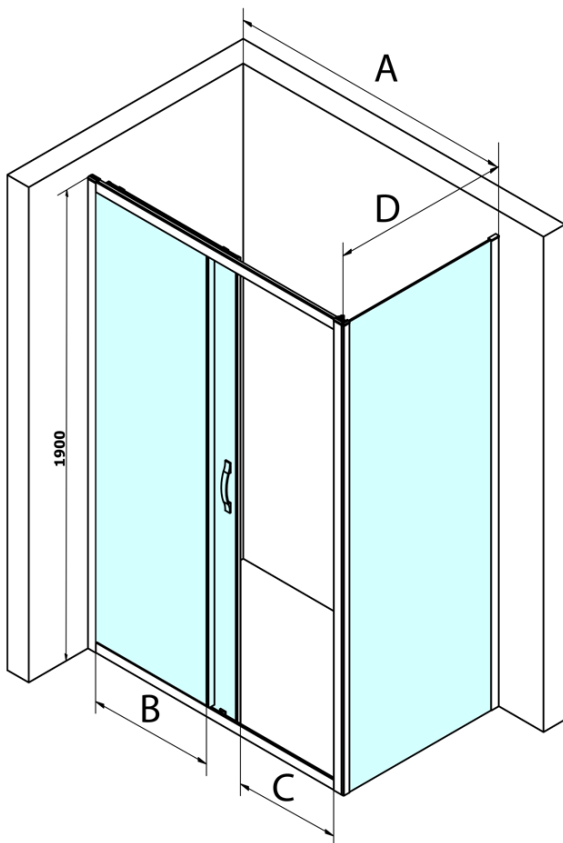

## Size

**Width:** 1000 mm  
**Height:** 1900 mm  
**Depth:** 1000 mm

## Properties

**Profile colour:** Chrome - polished aluminum  
**Shape:** Square shower enclosures  
**Type of opening:** Sliding door  
**Opening direction:** Versatile  
**Opening width:** 400 mm  
**Glass colour:** TRANSPARENT glass  
**Glass finish:** Coated glass  
**Glass thickness:** 6 mm  
**Properties:** Framed design  
**Weight / Piece:** 72.0 kg  
**Packaging:** 2 Piece  
**Warranty:** 3 years

**SIGMA SIMPLY square screen 1000x1000mm L/R variant,  
clear glass**

**Technical sheet**

MODEL	A	B	C
GS1110	980-1020	430	400
GS1111	1080-1120	480	435
GS1112	1180-1220	530	485
GS1113	1280-1320	580	535
GS1114	1380-1420	630	585
GS4210	980-1020	430	400
GS4211	1080-1120	480	435
GS4212	1180-1220	530	485
GS4213	1280-1320	580	535
GS4214	1380-1420	630	585