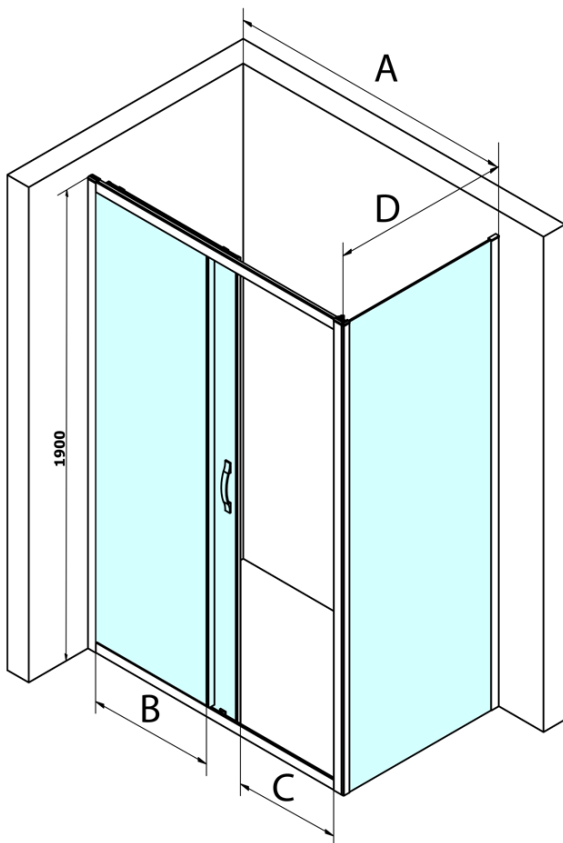

SIGMA SIMPLY rectangular screen 1200x1000mm L/R variant, Brick glass

Order code: GS4212GS4310

Basic information

Brand: Gelco
Series: SIGMA SIMPLY

Size

Width: 1200 mm
Height: 1900 mm
Depth: 1000 mm

Properties

Profile colour: Chrome - polished aluminum
Shape: Rectangular shower enclosures
Type of opening: Sliding door
Opening direction: Versatile
Opening width: 485 mm
Glass colour: BRICK glass
Glass finish: Coated glass
Glass thickness: 6 mm
Properties: Framed design
Weight / Piece: 77.0 kg
Packaging: 2 Piece
Warranty: 3 years

**SIGMA SIMPLY rectangular screen 1200x1000mm L/R
variant, Brick glass**

Technical sheet

MODEL	A	B	C
GS1110	980-1020	430	400
GS1111	1080-1120	480	435
GS1112	1180-1220	530	485
GS1113	1280-1320	580	535
GS1114	1380-1420	630	585
GS4210	980-1020	430	400
GS4211	1080-1120	480	435
GS4212	1180-1220	530	485
GS4213	1280-1320	580	535
GS4214	1380-1420	630	585