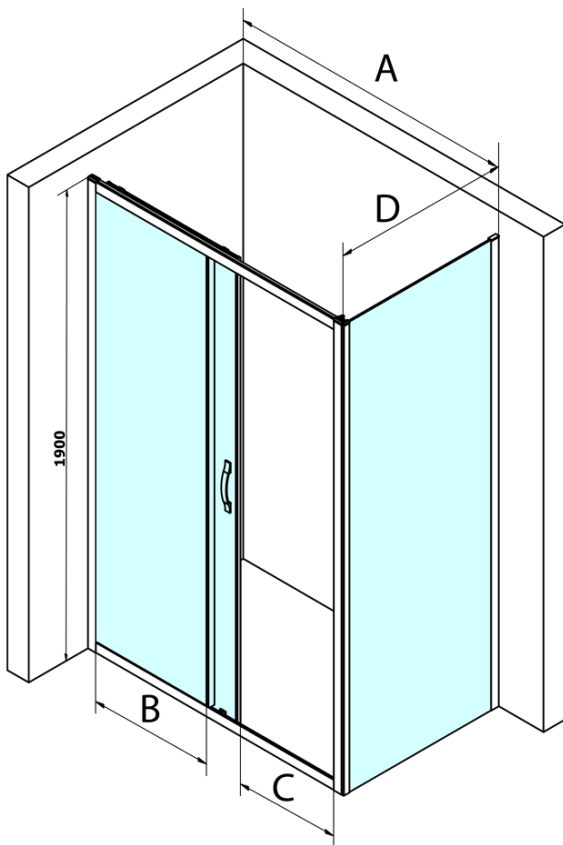

## Size

Width: 1200 mm  
Height: 1900 mm  
Depth: 900 mm

## Properties

Profile colour: Chrome - polished aluminum  
Shape: Rectangular shower enclosures  
Type of opening: Sliding door  
Opening direction: Versatile  
Opening width: 485 mm  
Glass colour: BRICK glass  
Glass finish: Coated glass  
Glass thickness: 6 mm  
Properties: Framed design  
Weight / Piece: 74.0 kg  
Packaging: 2 Piece  
Warranty: 3 years

**SIGMA SIMPLY rectangular screen 1200x900mm L/R  
variant, Brick glass**

**Technical sheet**

MODEL	A	B	C
GS1110	980-1020	430	400
GS1111	1080-1120	480	435
GS1112	1180-1220	530	485
GS1113	1280-1320	580	535
GS1114	1380-1420	630	585
GS4210	980-1020	430	400
GS4211	1080-1120	480	435
GS4212	1180-1220	530	485
GS4213	1280-1320	580	535
GS4214	1380-1420	630	585