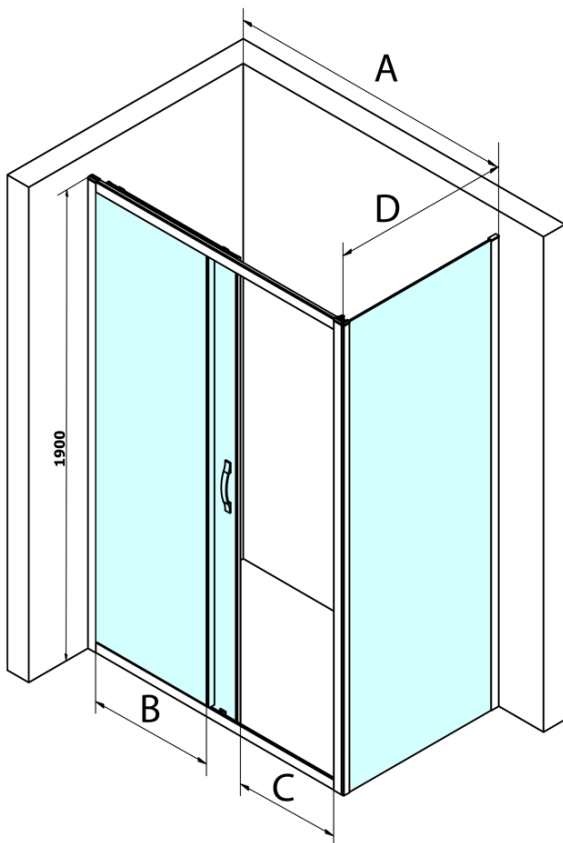

## Size

Width: 1200 mm  
Height: 1900 mm  
Depth: 700 mm

## Properties

Profile colour: Chrome - polished aluminum  
Shape: Rectangular shower enclosures  
Type of opening: Sliding door  
Opening direction: Versatile  
Opening width: 485 mm  
Glass colour: BRICK glass  
Glass finish: Coated glass  
Glass thickness: 6 mm  
Properties: Framed design  
Weight / Piece: 68.0 kg  
Packaging: 2 Piece  
Warranty: 3 years

**SIGMA SIMPLY rectangular screen 1200x700mm L/R  
variant, Brick glass**

**Technical sheet**

MODEL	A	B	C
GS1110	980-1020	430	400
GS1111	1080-1120	480	435
GS1112	1180-1220	530	485
GS1113	1280-1320	580	535
GS1114	1380-1420	630	585
GS4210	980-1020	430	400
GS4211	1080-1120	480	435
GS4212	1180-1220	530	485
GS4213	1280-1320	580	535
GS4214	1380-1420	630	585