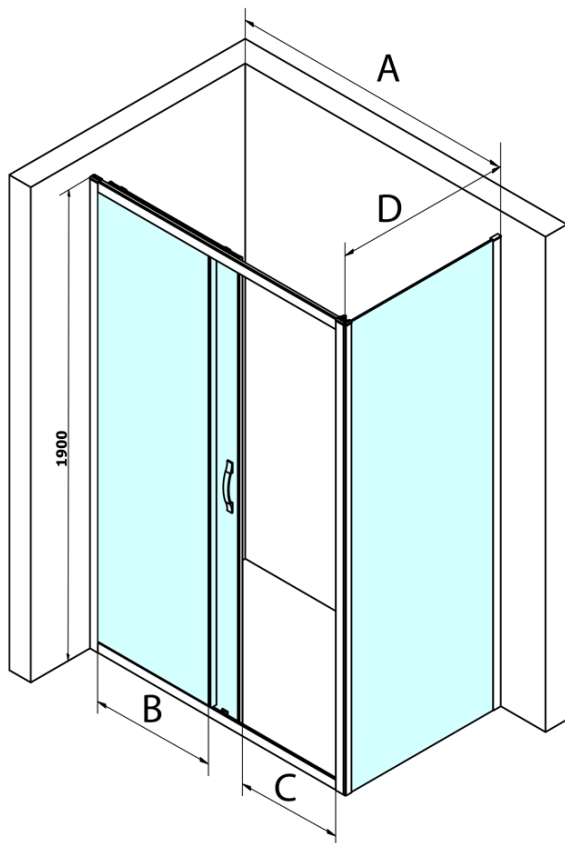

SIGMA SIMPLY rectangular screen 1100x1000mm L/R variant, Brick glass

Order code: GS4211GS4310

Basic information

Brand: Gelco
Series: SIGMA SIMPLY

Size

Width: 1100 mm
Height: 1900 mm
Depth: 1000 mm

Properties

Profile colour: Chrome - polished aluminum
Shape: Rectangular shower enclosures
Type of opening: Sliding door
Opening direction: Versatile
Opening width: 435 mm
Glass colour: BRICK glass
Glass finish: Coated glass
Glass thickness: 6 mm
Properties: Framed design
Weight / Piece: 74.0 kg
Packaging: 2 Piece
Warranty: 3 years

**SIGMA SIMPLY rectangular screen 1100x1000mm L/R
variant, Brick glass**

Technical sheet

MODEL	A	B	C
GS1110	980-1020	430	400
GS1111	1080-1120	480	435
GS1112	1180-1220	530	485
GS1113	1280-1320	580	535
GS1114	1380-1420	630	585
GS4210	980-1020	430	400
GS4211	1080-1120	480	435
GS4212	1180-1220	530	485
GS4213	1280-1320	580	535
GS4214	1380-1420	630	585