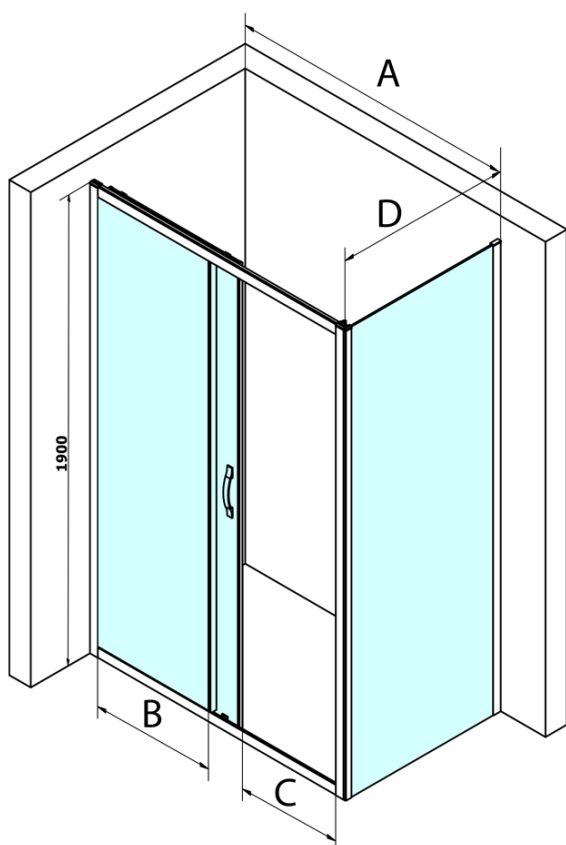

SIGMA SIMPLY rectangular screen 1100x1000mm L/R variant, Brick glass

Order code: GS4211GS4310

Basic information

Brand: Gelco
Series: SIGMA SIMPLY

Size

Width: 1100 mm
Height: 1900 mm
Depth: 1000 mm

Properties

Profile colour: Chrome - polished aluminum
Shape: Rectangular shower enclosures
Type of opening: Sliding door
Opening direction: Versatile
Opening width: 435 mm
Glass colour: BRICK glass
Glass finish: Coated glass
Glass thickness: 6 mm
Properties: Framed design
Weight / Piece: 74.0 kg
Packaging: 2 Piece
Warranty: 3 years

**SIGMA SIMPLY rectangular screen 1100x1000mm L/R
variant, Brick glass**

Technical sheet

MODEL	A	B	C
GS1110	980-1020	430	400
GS1111	1080-1120	480	435
GS1112	1180-1220	530	485
GS1113	1280-1320	580	535
GS1114	1380-1420	630	585
GS4210	980-1020	430	400
GS4211	1080-1120	480	435
GS4212	1180-1220	530	485
GS4213	1280-1320	580	535
GS4214	1380-1420	630	585