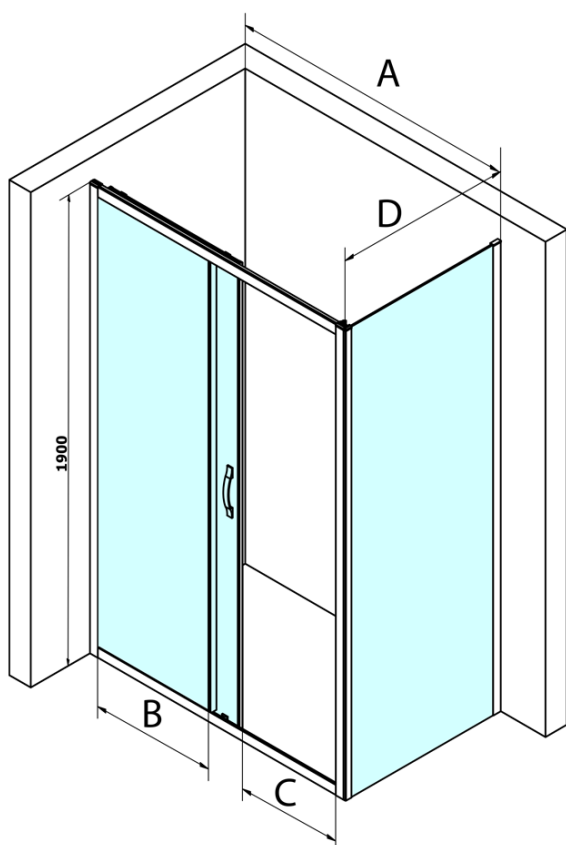

## Size

**Width:** 1100 mm  
**Height:** 1900 mm  
**Depth:** 1000 mm

## Properties

**Profile colour:** Chrome - polished aluminum  
**Shape:** Rectangular shower enclosures  
**Type of opening:** Sliding door  
**Opening direction:** Versatile  
**Opening width:** 435 mm  
**Glass colour:** BRICK glass  
**Glass finish:** Coated glass  
**Glass thickness:** 6 mm  
**Properties:** Framed design  
**Weight / Piece:** 74.0 kg  
**Packaging:** 2 Piece  
**Warranty:** 3 years

**SIGMA SIMPLY rectangular screen 1100x1000mm L/R  
variant, Brick glass**

**Technical sheet**

MODEL	A	B	C
GS1110	980-1020	430	400
GS1111	1080-1120	480	435
GS1112	1180-1220	530	485
GS1113	1280-1320	580	535
GS1114	1380-1420	630	585
GS4210	980-1020	430	400
GS4211	1080-1120	480	435
GS4212	1180-1220	530	485
GS4213	1280-1320	580	535
GS4214	1380-1420	630	585