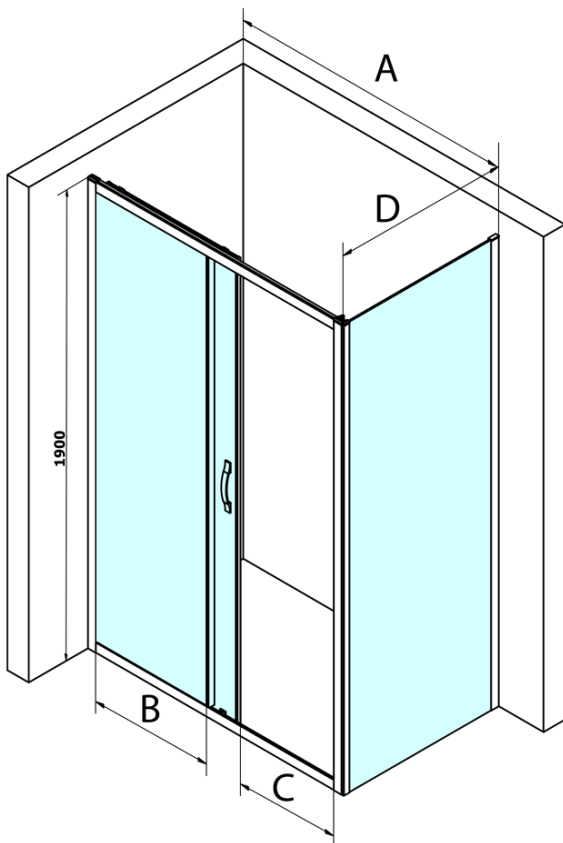

SIGMA SIMPLY rectangular screen 1000x900mm L/R variant, Brick glass

Order code: GS4210GS4390

Basic information

Brand: Gelco
Series: SIGMA SIMPLY

Size

Width: 1000 mm
Height: 1900 mm
Depth: 900 mm

Properties

Profile colour: Chrome - polished aluminum
Shape: Rectangular shower enclosures
Type of opening: Sliding door
Opening direction: Versatile
Opening width: 400 mm
Glass colour: BRICK glass
Glass finish: Coated glass
Glass thickness: 6 mm
Properties: Framed design
Weight / Piece: 68.0 kg
Packaging: 2 Piece
Warranty: 3 years

**SIGMA SIMPLY rectangular screen 1000x900mm L/R
variant, Brick glass**

Technical sheet

MODEL	A	B	C
GS1110	980-1020	430	400
GS1111	1080-1120	480	435
GS1112	1180-1220	530	485
GS1113	1280-1320	580	535
GS1114	1380-1420	630	585
GS4210	980-1020	430	400
GS4211	1080-1120	480	435
GS4212	1180-1220	530	485
GS4213	1280-1320	580	535
GS4214	1380-1420	630	585