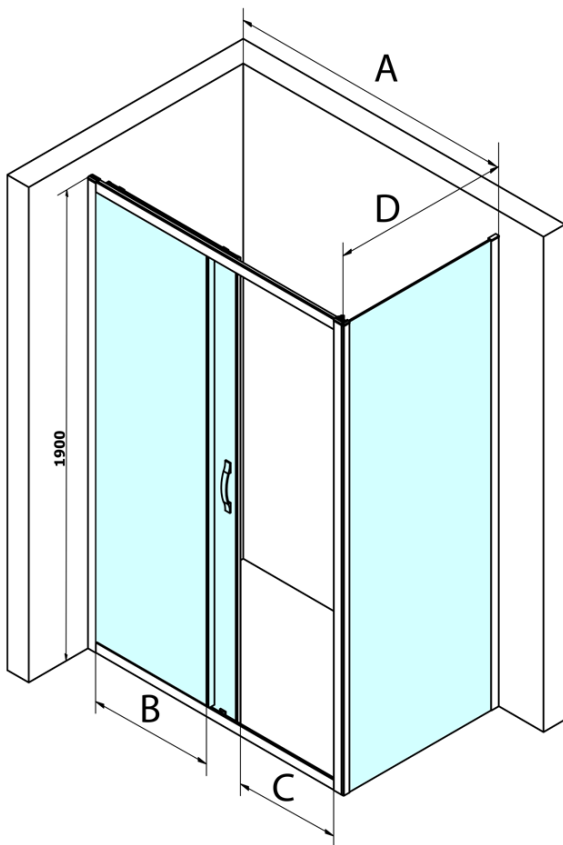

**SIGMA SIMPLY rectangular screen 1000x800mm L/R
variant, Brick glass**

Order code: GS4210GS4380

Basic information

Brand: Gelco
Series: SIGMA SIMPLY

Size

Width: 1000 mm
Height: 1900 mm
Depth: 800 mm

Properties

Profile colour: Chrome - polished aluminum
Shape: Rectangular shower enclosures
Type of opening: Sliding door
Opening direction: Versatile
Opening width: 400 mm
Glass colour: BRICK glass
Glass finish: Coated glass
Glass thickness: 6 mm
Properties: Framed design
Weight / Piece: 65.0 kg
Packaging: 2 Piece
Warranty: 3 years

**SIGMA SIMPLY rectangular screen 1000x800mm L/R
variant, Brick glass**

Technical sheet

MODEL	A	B	C
GS1110	980-1020	430	400
GS1111	1080-1120	480	435
GS1112	1180-1220	530	485
GS1113	1280-1320	580	535
GS1114	1380-1420	630	585
GS4210	980-1020	430	400
GS4211	1080-1120	480	435
GS4212	1180-1220	530	485
GS4213	1280-1320	580	535
GS4214	1380-1420	630	585