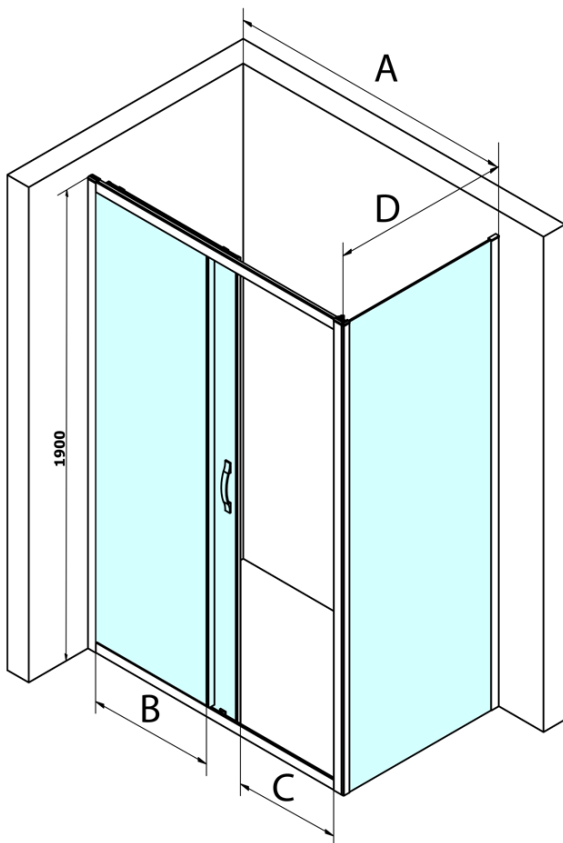

## Size

Width: 1000 mm  
Height: 1900 mm  
Depth: 800 mm

## Properties

Profile colour: Chrome - polished aluminum  
Shape: Rectangular shower enclosures  
Type of opening: Sliding door  
Opening direction: Versatile  
Opening width: 400 mm  
Glass colour: BRICK glass  
Glass finish: Coated glass  
Glass thickness: 6 mm  
Properties: Framed design  
Weight / Piece: 65.0 kg  
Packaging: 2 Piece  
Warranty: 3 years

**SIGMA SIMPLY rectangular screen 1000x800mm L/R  
variant, Brick glass**

**Technical sheet**

MODEL	A	B	C
GS1110	980-1020	430	400
GS1111	1080-1120	480	435
GS1112	1180-1220	530	485
GS1113	1280-1320	580	535
GS1114	1380-1420	630	585
GS4210	980-1020	430	400
GS4211	1080-1120	480	435
GS4212	1180-1220	530	485
GS4213	1280-1320	580	535
GS4214	1380-1420	630	585