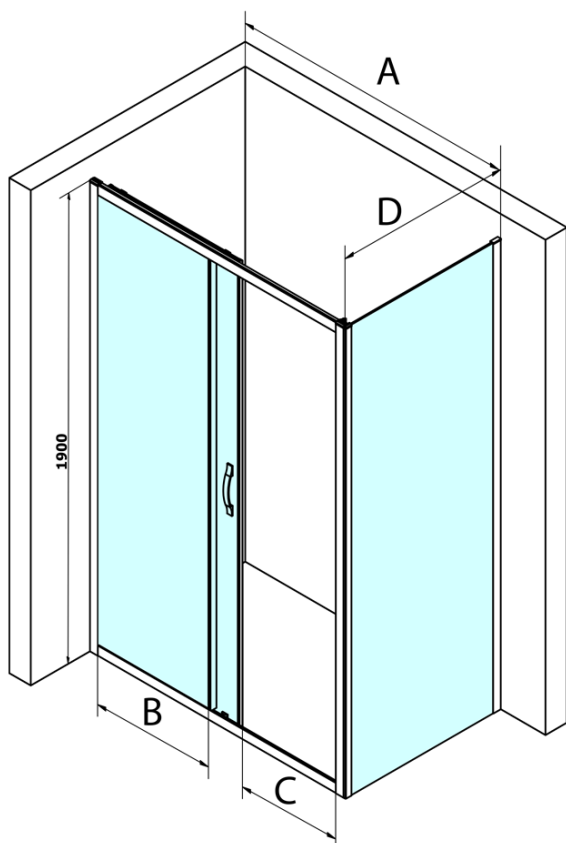

## Size

Width: 1000 mm  
Height: 1900 mm  
Depth: 700 mm

## Properties

Profile colour: Chrome - polished aluminum  
Shape: Rectangular shower enclosures  
Type of opening: Sliding door  
Opening direction: Versatile  
Opening width: 400 mm  
Glass colour: BRICK glass  
Glass finish: Coated glass  
Glass thickness: 6 mm  
Properties: Framed design  
Weight / Piece: 62.0 kg  
Packaging: 2 Piece  
Warranty: 3 years

## Spare parts

SIGMA Lower tiltable roller (Order code: SIGMA/DOWN)

SIGMA Upper roller (Order code: SIGMA/UP)

**SIGMA SIMPLY rectangular screen 1000x700mm L/R  
variant, Brick glass**

**Technical sheet**

MODEL	A	B	C
GS1110	980-1020	430	400
GS1111	1080-1120	480	435
GS1112	1180-1220	530	485
GS1113	1280-1320	580	535
GS1114	1380-1420	630	585
GS4210	980-1020	430	400
GS4211	1080-1120	480	435
GS4212	1180-1220	530	485
GS4213	1280-1320	580	535
GS4214	1380-1420	630	585