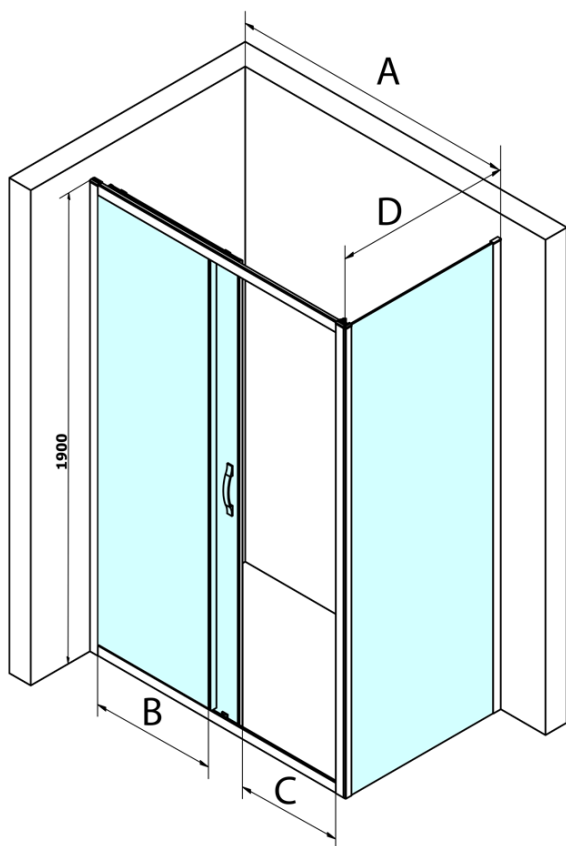

SIGMA SIMPLY rectangular screen 1000x700mm L/R variant, Brick glass

Order code: GS4210GS4370

Basic information

Brand: Gelco
Series: SIGMA SIMPLY

Size

Width: 1000 mm
Height: 1900 mm
Depth: 700 mm

Properties

Profile colour: Chrome - polished aluminum
Shape: Rectangular shower enclosures
Type of opening: Sliding door
Opening direction: Versatile
Opening width: 400 mm
Glass colour: BRICK glass
Glass finish: Coated glass
Glass thickness: 6 mm
Properties: Framed design
Weight / Piece: 62.0 kg
Packaging: 2 Piece
Warranty: 3 years

**SIGMA SIMPLY rectangular screen 1000x700mm L/R
variant, Brick glass**

Technical sheet

MODEL	A	B	C
GS1110	980-1020	430	400
GS1111	1080-1120	480	435
GS1112	1180-1220	530	485
GS1113	1280-1320	580	535
GS1114	1380-1420	630	585
GS4210	980-1020	430	400
GS4211	1080-1120	480	435
GS4212	1180-1220	530	485
GS4213	1280-1320	580	535
GS4214	1380-1420	630	585