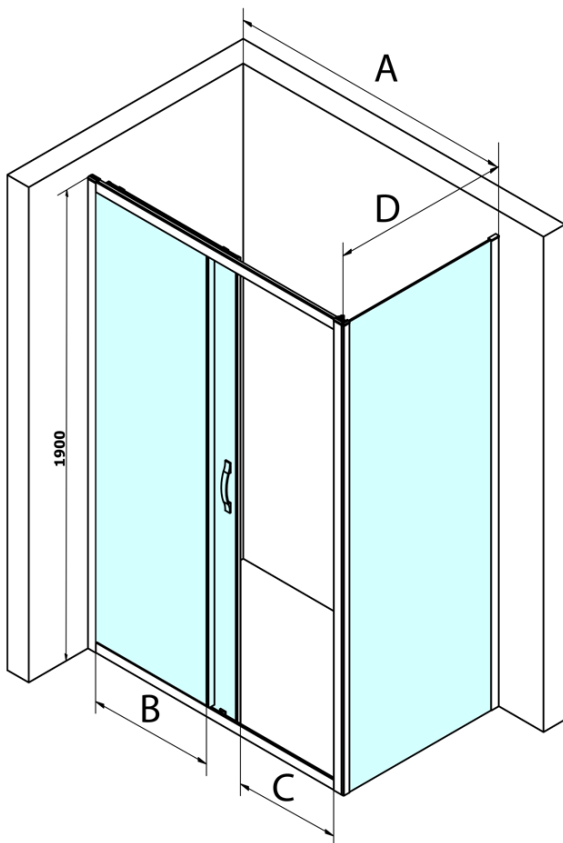

SIGMA SIMPLY rectangular screen 1400x1000mm L/R variant, clear glass

Order code: GS1114GS3110

Basic information

Brand: Gelco
Series: SIGMA SIMPLY

Size

Width: 1400 mm
Height: 1900 mm
Depth: 1000 mm

Properties

Profile colour: Chrome - polished aluminum
Shape: Rectangular shower enclosures
Type of opening: Sliding door
Opening direction: Versatile
Opening width: 585 mm
Glass colour: TRANSPARENT glass
Glass finish: Coated glass
Glass thickness: 6 mm
Properties: Framed design
Weight / Piece: 83.0 kg
Packaging: 2 Piece
Warranty: 3 years

SIGMA SIMPLY rectangular screen 1400x1000mm L/R
variant, clear glass

Technical sheet

MODEL	A	B	C
GS1110	980-1020	430	400
GS1111	1080-1120	480	435
GS1112	1180-1220	530	485
GS1113	1280-1320	580	535
GS1114	1380-1420	630	585
GS4210	980-1020	430	400
GS4211	1080-1120	480	435
GS4212	1180-1220	530	485
GS4213	1280-1320	580	535
GS4214	1380-1420	630	585