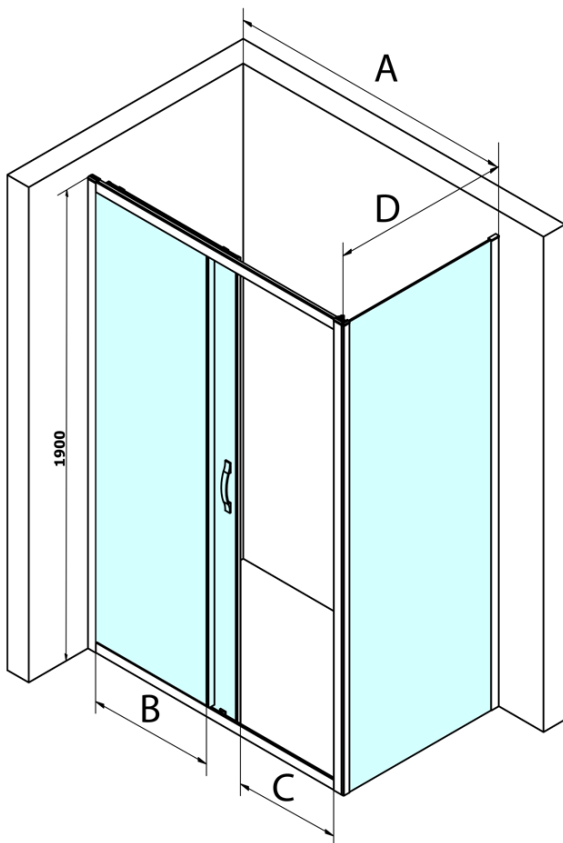

SIGMA SIMPLY rectangular screen 1400x900mm L/R variant, clear glass

Order code: GS1114GS3190

Basic information

Brand: Gelco
Series: SIGMA SIMPLY

Size

Width: 1400 mm
Height: 1900 mm
Depth: 900 mm

Properties

Profile colour: Chrome - polished aluminum
Shape: Rectangular shower enclosures
Type of opening: Sliding door
Opening direction: Versatile
Opening width: 585 mm
Glass colour: TRANSPARENT glass
Glass finish: Coated glass
Glass thickness: 6 mm
Properties: Framed design
Weight / Piece: 79.0 kg
Packaging: 2 Piece
Warranty: 3 years

SIGMA SIMPLY rectangular screen 1400x900mm L/R
variant, clear glass

Technical sheet

MODEL	A	B	C
GS1110	980-1020	430	400
GS1111	1080-1120	480	435
GS1112	1180-1220	530	485
GS1113	1280-1320	580	535
GS1114	1380-1420	630	585
GS4210	980-1020	430	400
GS4211	1080-1120	480	435
GS4212	1180-1220	530	485
GS4213	1280-1320	580	535
GS4214	1380-1420	630	585