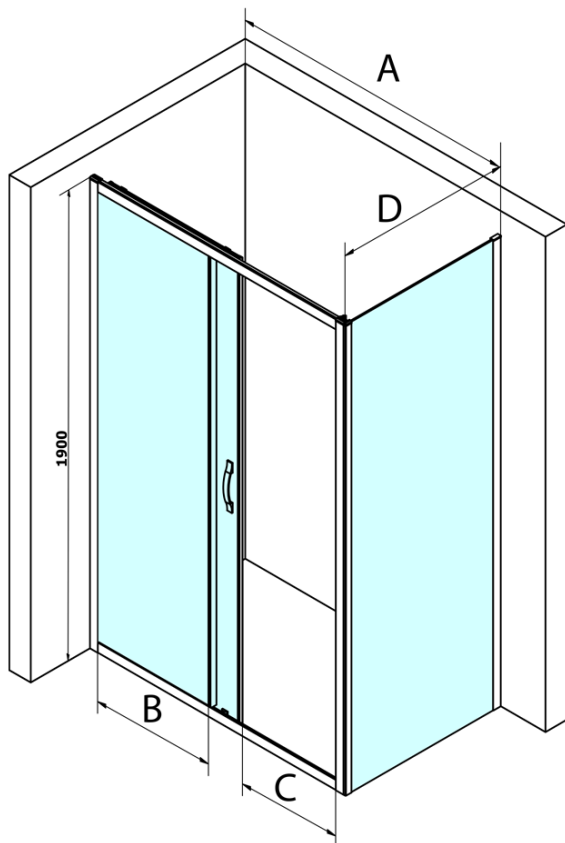

# SIGMA SIMPLY rectangular screen 1400x900mm L/R variant, clear glass

**Order code:** GS1114GS3190

## Size

**Width:** 1400 mm  
**Height:** 1900 mm  
**Depth:** 900 mm

## Properties

**Profile colour:** Chrome - polished aluminum  
**Shape:** Rectangular shower enclosures  
**Type of opening:** Sliding door  
**Opening direction:** Versatile  
**Opening width:** 585 mm  
**Glass colour:** TRANSPARENT glass  
**Glass finish:** Coated glass  
**Glass thickness:** 6 mm  
**Properties:** Framed design  
**Weight / Piece:** 79.0 kg  
**Packaging:** 2 Piece  
**Warranty:** 3 years

**SIGMA SIMPLY rectangular screen 1400x900mm L/R**  
variant, clear glass

**Technical sheet**

MODEL	A	B	C
GS1110	980-1020	430	400
GS1111	1080-1120	480	435
GS1112	1180-1220	530	485
GS1113	1280-1320	580	535
GS1114	1380-1420	630	585
GS4210	980-1020	430	400
GS4211	1080-1120	480	435
GS4212	1180-1220	530	485
GS4213	1280-1320	580	535
GS4214	1380-1420	630	585