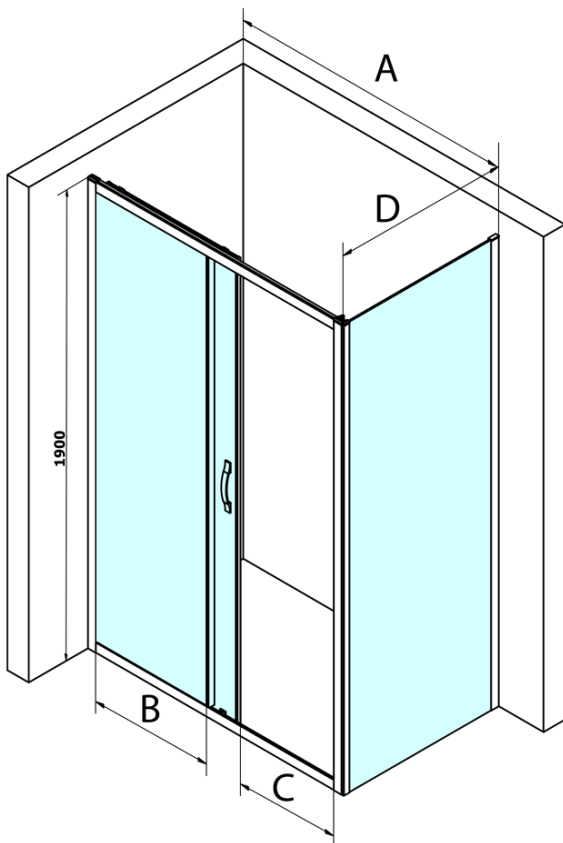

# SIGMA SIMPLY rectangular screen 1400x900mm L/R variant, clear glass

**Order code:** GS1114GS3190

## Size

**Width:** 1400 mm  
**Height:** 1900 mm  
**Depth:** 900 mm

## Properties

**Profile colour:** Chrome - polished aluminum  
**Shape:** Rectangular shower enclosures  
**Type of opening:** Sliding door  
**Opening direction:** Versatile  
**Opening width:** 585 mm  
**Glass colour:** TRANSPARENT glass  
**Glass finish:** Coated glass  
**Glass thickness:** 6 mm  
**Properties:** Framed design  
**Weight / Piece:** 79.0 kg  
**Packaging:** 2 Piece  
**Warranty:** 3 years

**SIGMA SIMPLY rectangular screen 1400x900mm L/R**  
variant, clear glass

**Technical sheet**

MODEL	A	B	C
GS1110	980-1020	430	400
GS1111	1080-1120	480	435
GS1112	1180-1220	530	485
GS1113	1280-1320	580	535
GS1114	1380-1420	630	585
GS4210	980-1020	430	400
GS4211	1080-1120	480	435
GS4212	1180-1220	530	485
GS4213	1280-1320	580	535
GS4214	1380-1420	630	585