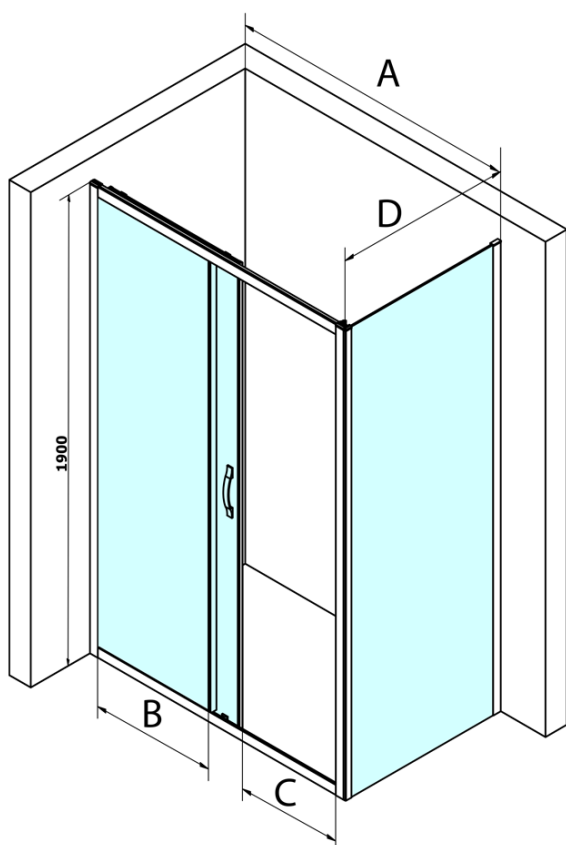

SIGMA SIMPLY rectangular screen 1400x800mm L/R variant, clear glass

Order code: GS1114GS3180

Basic information

Brand: Gelco
Series: SIGMA SIMPLY

Size

Width: 1400 mm
Height: 1900 mm
Depth: 800 mm

Properties

Profile colour: Chrome - polished aluminum
Shape: Rectangular shower enclosures
Type of opening: Sliding door
Opening direction: Versatile
Opening width: 585 mm
Glass colour: TRANSPARENT glass
Glass finish: Coated glass
Glass thickness: 6 mm
Properties: Framed design
Weight / Piece: 76.0 kg
Packaging: 2 Piece
Warranty: 3 years

SIGMA SIMPLY rectangular screen 1400x800mm L/R
variant, clear glass

Technical sheet

MODEL	A	B	C
GS1110	980-1020	430	400
GS1111	1080-1120	480	435
GS1112	1180-1220	530	485
GS1113	1280-1320	580	535
GS1114	1380-1420	630	585
GS4210	980-1020	430	400
GS4211	1080-1120	480	435
GS4212	1180-1220	530	485
GS4213	1280-1320	580	535
GS4214	1380-1420	630	585