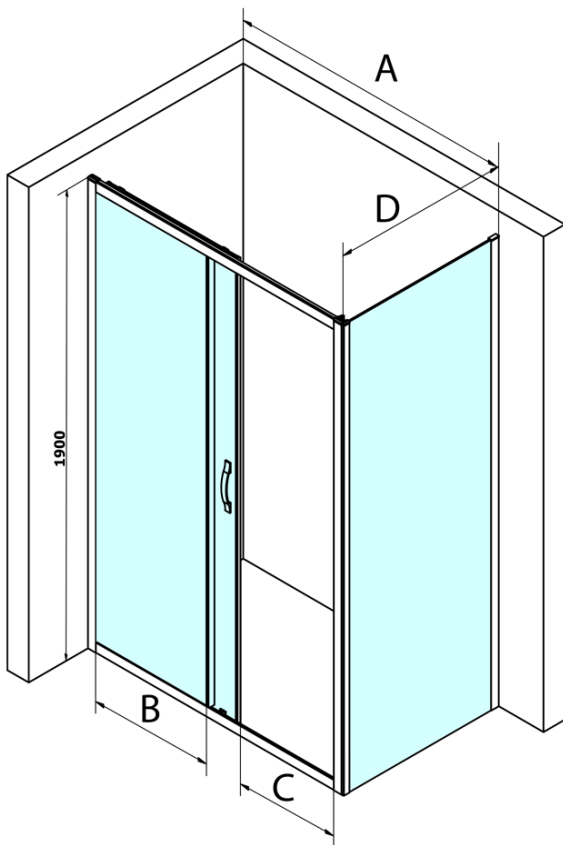

## Size

**Width:** 1400 mm  
**Height:** 1900 mm  
**Depth:** 750 mm

## Properties

**Profile colour:** Chrome - polished aluminum  
**Shape:** Rectangular shower enclosures  
**Type of opening:** Sliding door  
**Opening direction:** Versatile  
**Opening width:** 585 mm  
**Glass colour:** TRANSPARENT glass  
**Glass finish:** Coated glass  
**Glass thickness:** 6 mm  
**Properties:** Framed design  
**Weight / Piece:** 74.5 kg  
**Packaging:** 2 Piece  
**Warranty:** 3 years

## Spare parts

SIGMA Upper roller (Order code: SIGMA/UP)

**SIGMA SIMPLY rectangular screen 1400x750mm L/R**  
variant, clear glass

**Technical sheet**

MODEL	A	B	C
GS1110	980-1020	430	400
GS1111	1080-1120	480	435
GS1112	1180-1220	530	485
GS1113	1280-1320	580	535
GS1114	1380-1420	630	585
GS4210	980-1020	430	400
GS4211	1080-1120	480	435
GS4212	1180-1220	530	485
GS4213	1280-1320	580	535
GS4214	1380-1420	630	585